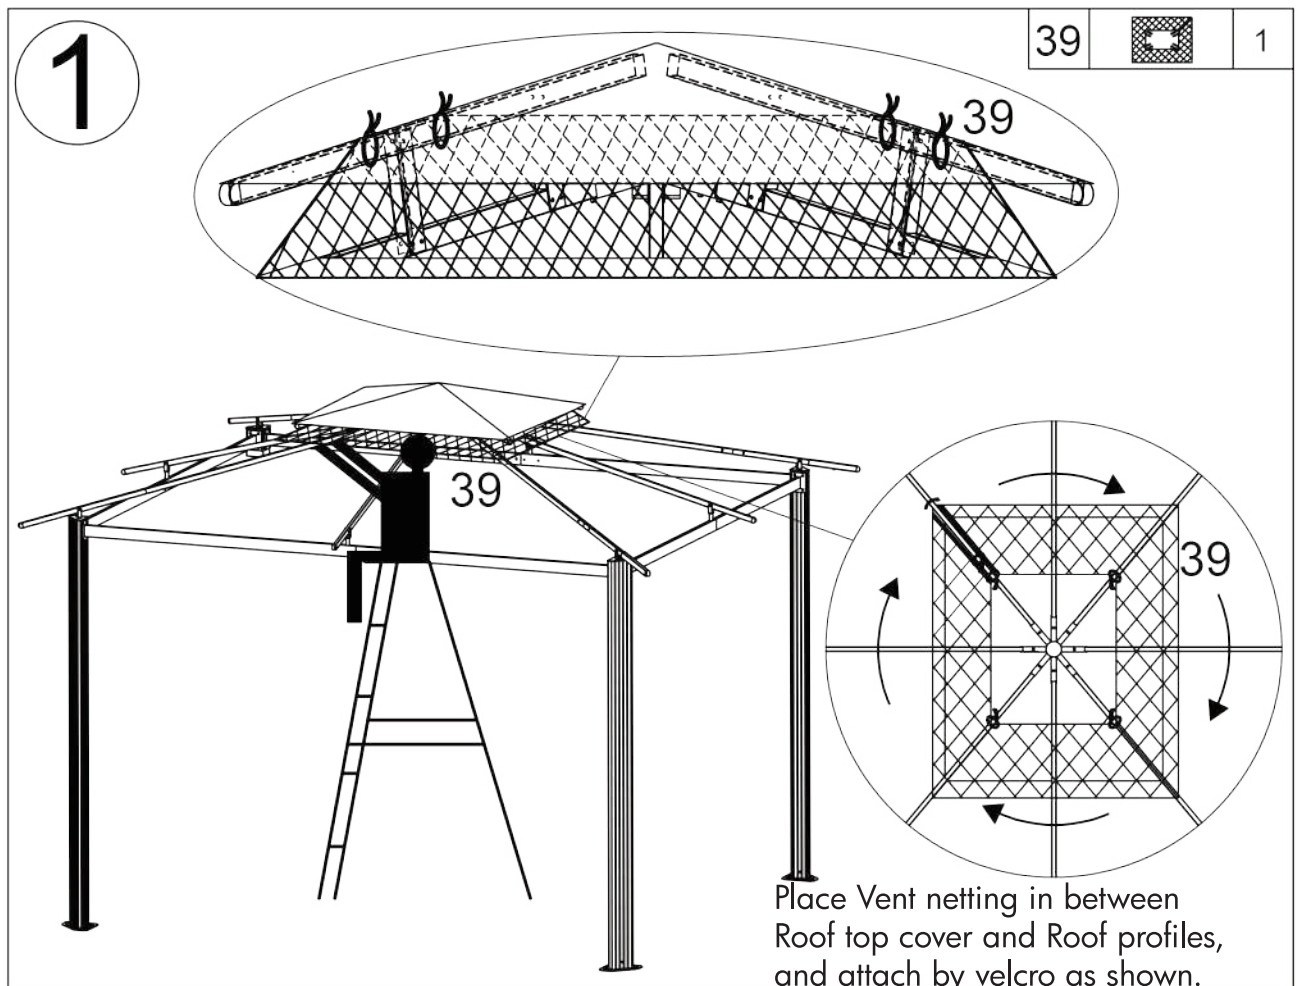

GZS2-1012-MN

Netting Curtain Installation Manual For 10'x12'x GZ584E

Paragon Group USA

Customer Service: (877) 782 4482 Email: cs-outdoors@paragongroupusa.com

NO.	DRAWING	QTY	NO.	DRAWING	QTY
31	 1544 mm	2	37		2
32	 1443 mm	2	38		2
33	 1293 mm	2	39		1
34	 1194 mm	2	40	 M4x15 mm	28 +3
35		4	41		44 +5

2

Place Side netting facing inside the roof profiles and fix by stripes as shown.

37		1	38		1
----	---	---	----	---	---

3

Insert Plastic hooks into Curtain rails.

31		2	34		2
32		2	40		28
33		2	41		44

4

Hang Netting curtains on the hooks.