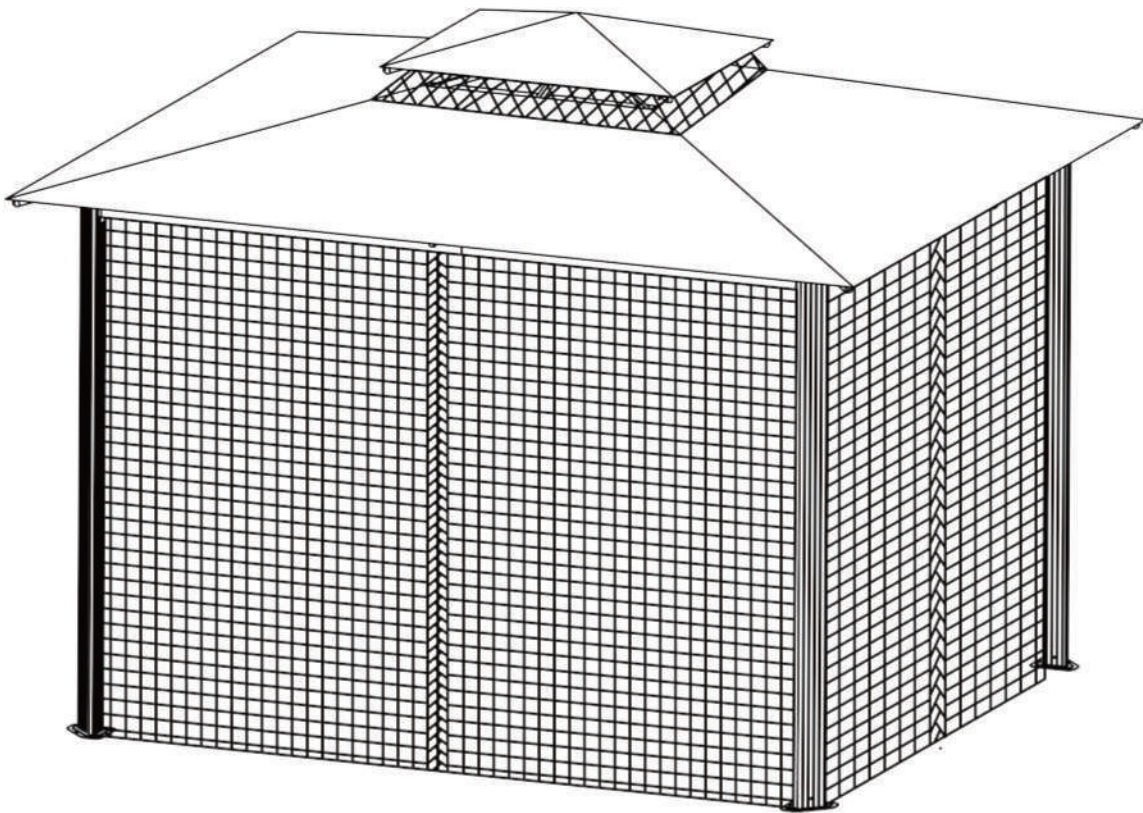

GZS2-1012-MN

Netting Curtain Installation Manual For 10'x12'x GZ584E

Paragon Group USA

Customer Service: (877) 782 4482 Email: cs-outdoors@paragongroupusa.com

NO.	DRAWING	QTY	NO.	DRAWING	QTY
31	 1544 mm	2	37		2
32	 1443 mm	2	38		2
33	 1293 mm	2	39		1
34	 1194 mm	2	40	 M4x15 mm	28 +3
35		4	41		44 +5

2

Place Side netting facing inside the roof profiles and fix by stripes as shown.

37		1	38		1
----	---	---	----	---	---

3

Insert Plastic hooks into Curtain rails.

31		2	34		2
32		2	40		28
33		2	41		44

4

Hang Netting curtains on the hooks.