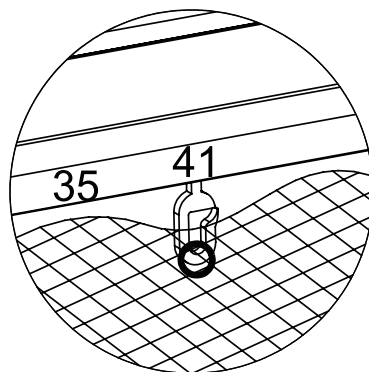

GZS2-1012-MN

Netting Curtain Installation Manual For 10'x12'x GZ584E

Paragon Group USA

Customer Service: (877) 782 4482 Email: cs-outdoors@paragongroupusa.com

NO.	DRAWING	QTY	NO.	DRAWING	QTY
31	 1544 mm	2	37		2
32	 1443 mm	2	38		2
33	 1293 mm	2	39		1
34	 1194 mm	2	40	 M4x15 mm	28 +3
35		4	41		44 +5

2

Place Side netting facing inside the roof profiles and fix by stripes as shown.

37		1	38		1
----	---	---	----	---	---

3

Insert Plastic hooks into Curtain rails.

31		2	34		2
32		2	40		28
33		2	41		44

4

Hang Netting curtains on the hooks.

35

1

Fix Netting Curtains on the Posts by velcro stripes.

x4

GZS2-1012-MN

Netting Curtain Installation Manual For 10'x12'x GZ584E

WARRANTY:

Warranty covers damage due to manufacturing defects only for a period of 1 year on the netting. Warranty does not cover weather inflicted damage and/or damages caused by not following assembly instructions and adhering to warnings in manual. Warranty does not cover user error, negligence, or misuse.