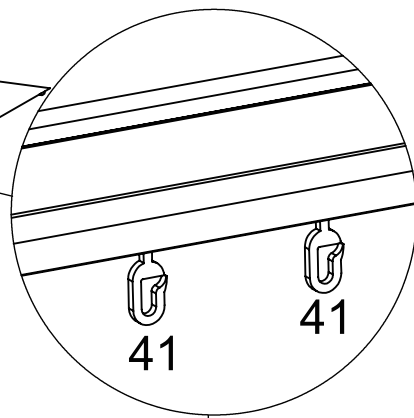

2

Place Side netting facing inside the roof profiles and fix by stripes as shown.

37		1	38		1
----	---	---	----	---	---

3

Insert Plastic hooks into Curtain rails.

31		2	34		2
32		2	40		28
33		2	41		44

4

Hang Netting curtains on the hooks.

35

1

Fix Netting Curtains on the Posts by velcro stripes.

x4

GZS2-1012-MN

Netting Curtain Installation Manual For 10'x12'x GZ584E

WARRANTY:

Warranty covers damage due to manufacturing defects only for a period of 1 year on the netting. Warranty does not cover weather inflicted damage and/or damages caused by not following assembly instructions and adhering to warnings in manual. Warranty does not cover user error, negligence, or misuse.