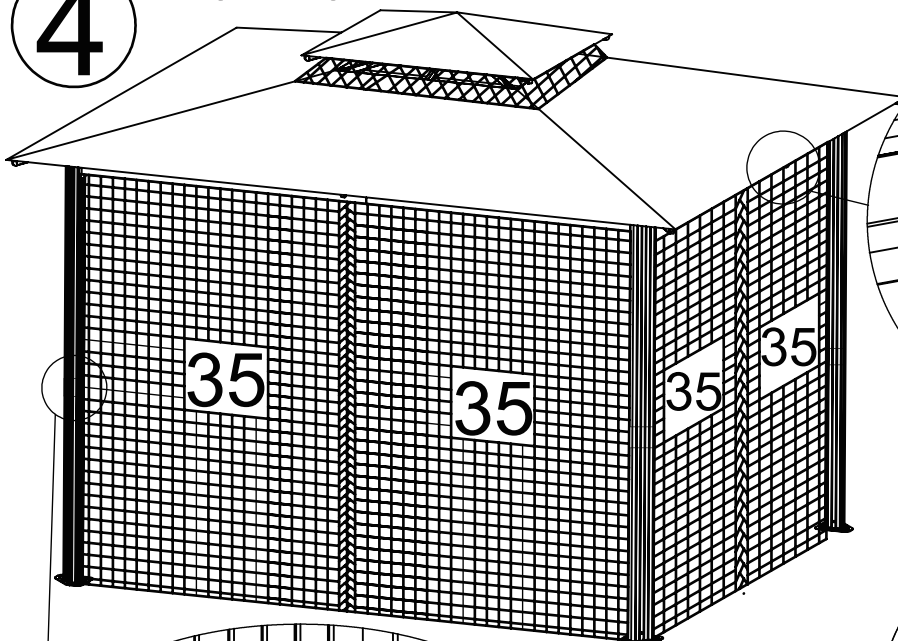

2

Place Side netting facing inside the roof profiles and fix by stripes as shown.

37		1	38		1
----	---	---	----	---	---

3

Insert Plastic hooks into Curtain rails.

31		2	34		2
32		2	40		28
33		2	41		44

4

Hang Netting curtains on the hooks.

35

1

Fix Netting Curtains on the Posts by velcro stripes.

x4

GZS2-1012-MN

Netting Curtain Installation Manual For 10'x12'x GZ584E

WARRANTY:

Warranty covers damage due to manufacturing defects only for a period of 1 year on the netting. Warranty does not cover weather inflicted damage and/or damages caused by not following assembly instructions and adhering to warnings in manual. Warranty does not cover user error, negligence, or misuse.