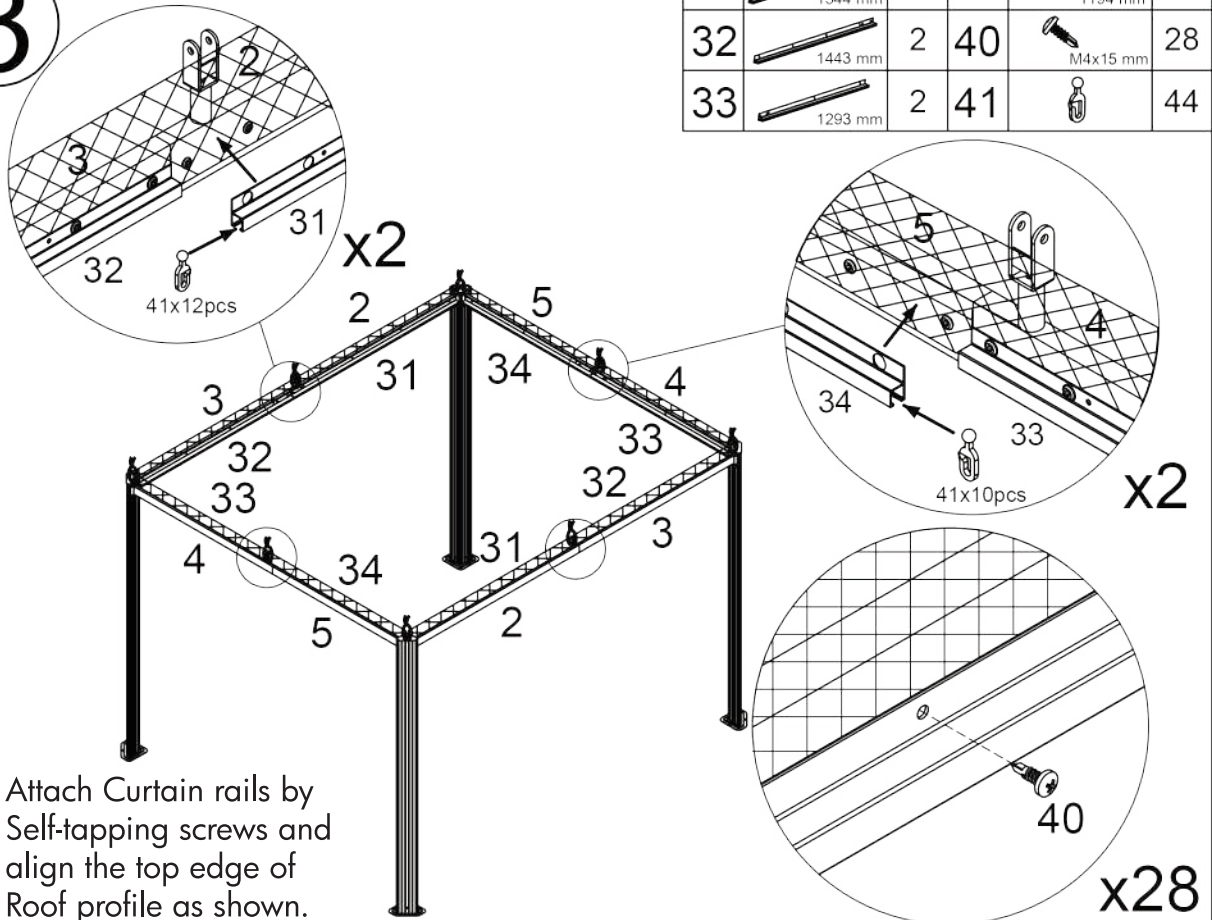

2

Place Side netting facing inside the roof profiles and fix by stripes as shown.

37		1	38		1
----	---	---	----	---	---

3

Insert Plastic hooks into Curtain rails.

31		2	34		2
32		2	40		28
33		2	41		44

4

Hang Netting curtains on the hooks.

35

1

Fix Netting Curtains on the Posts by velcro stripes.

x4

GZS2-1012-MN

Netting Curtain Installation Manual For 10'x12'x GZ584E

WARRANTY:

Warranty covers damage due to manufacturing defects only for a period of 1 year on the netting. Warranty does not cover weather inflicted damage and/or damages caused by not following assembly instructions and adhering to warnings in manual. Warranty does not cover user error, negligence, or misuse.