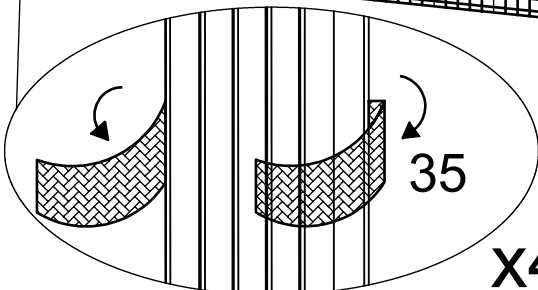

GZS2-1012-MN

Netting Curtain Installation Manual For 10'x12'x GZ584E

Paragon Group USA

Customer Service: (877) 782 4482 Email: cs-outdoors@paragongroupusa.com

NO.	DRAWING	QTY	NO.	DRAWING	QTY
31	 1544 mm	2	37		2
32	 1443 mm	2	38		2
33	 1293 mm	2	39		1
34	 1194 mm	2	40	 M4x15 mm	28 +3
35		4	41		44 +5

2

Place Side netting facing inside the roof profiles and fix by stripes as shown.

37		1	38		1
----	---	---	----	---	---

3

Insert Plastic hooks into Curtain rails.

31		2	34		2
32		2	40		28
33		2	41		44

4

Hang Netting curtains on the hooks.

35

1

Fix Netting Curtains on the Posts by velcro stripes.

x4

GZS2-1012-MN

Netting Curtain Installation Manual For 10'x12'x GZ584E

WARRANTY:

Warranty covers damage due to manufacturing defects only for a period of 1 year on the netting. Warranty does not cover weather inflicted damage and/or damages caused by not following assembly instructions and adhering to warnings in manual. Warranty does not cover user error, negligence, or misuse.