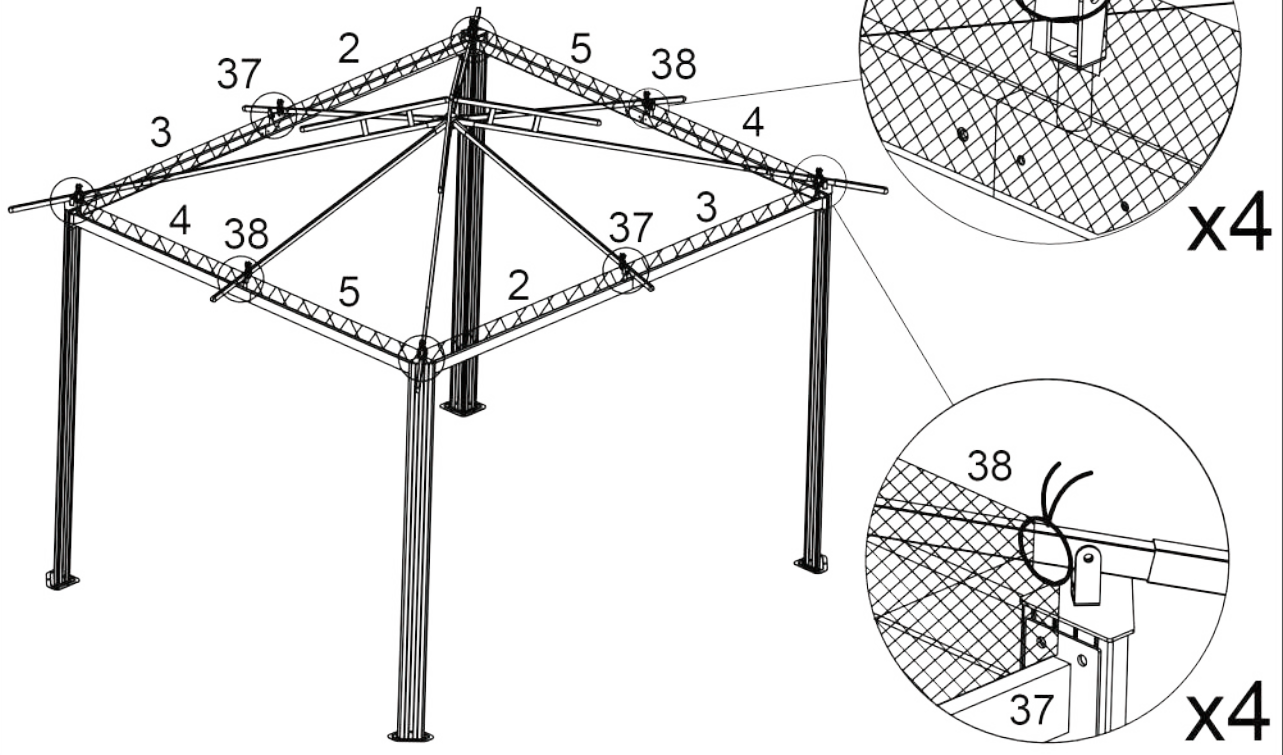

GZS2-1012-MN

Netting Curtain Installation Manual For 10'x12'x GZ584E

Paragon Group USA

Customer Service: (877) 782 4482 Email: cs-outdoors@paragongroupusa.com

NO.	DRAWING	QTY	NO.	DRAWING	QTY
31	 1544 mm	2	37		2
32	 1443 mm	2	38		2
33	 1293 mm	2	39		1
34	 1194 mm	2	40	 M4x15 mm	28 +3
35		4	41		44 +5

2

Place Side netting facing inside the roof profiles and fix by stripes as shown.

37		1	38		1
----	---	---	----	---	---

3

Insert Plastic hooks into Curtain rails.

31		2	34		2
32		2	40		28
33		2	41		44

4

Hang Netting curtains on the hooks.

35

1

Fix Netting Curtains on the Posts by velcro stripes.

x4

GZS2-1012-MN

Netting Curtain Installation Manual For 10'x12'x GZ584E

WARRANTY:

Warranty covers damage due to manufacturing defects only for a period of 1 year on the netting. Warranty does not cover weather inflicted damage and/or damages caused by not following assembly instructions and adhering to warnings in manual. Warranty does not cover user error, negligence, or misuse.