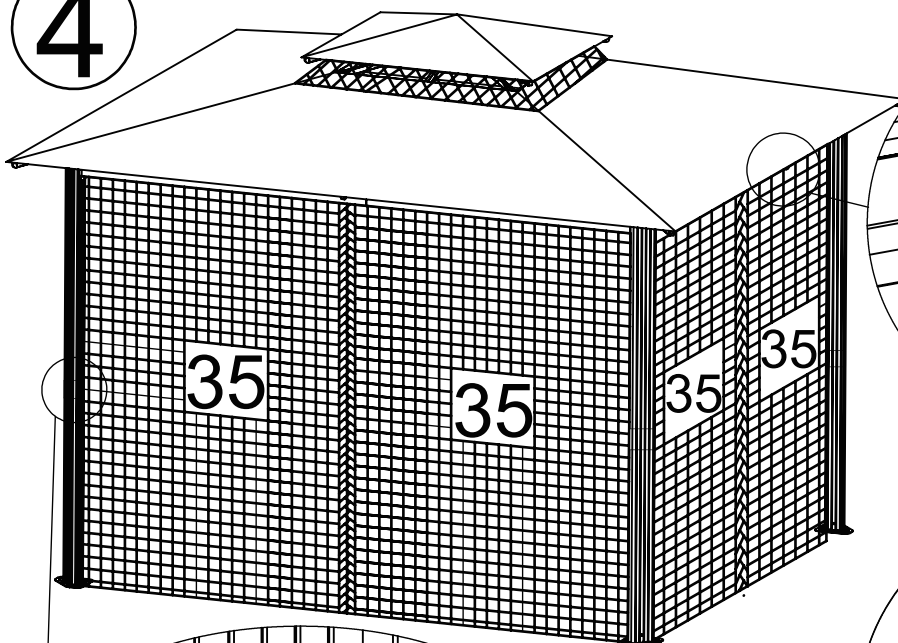

4

Hang Netting curtains on the hooks.

35

1