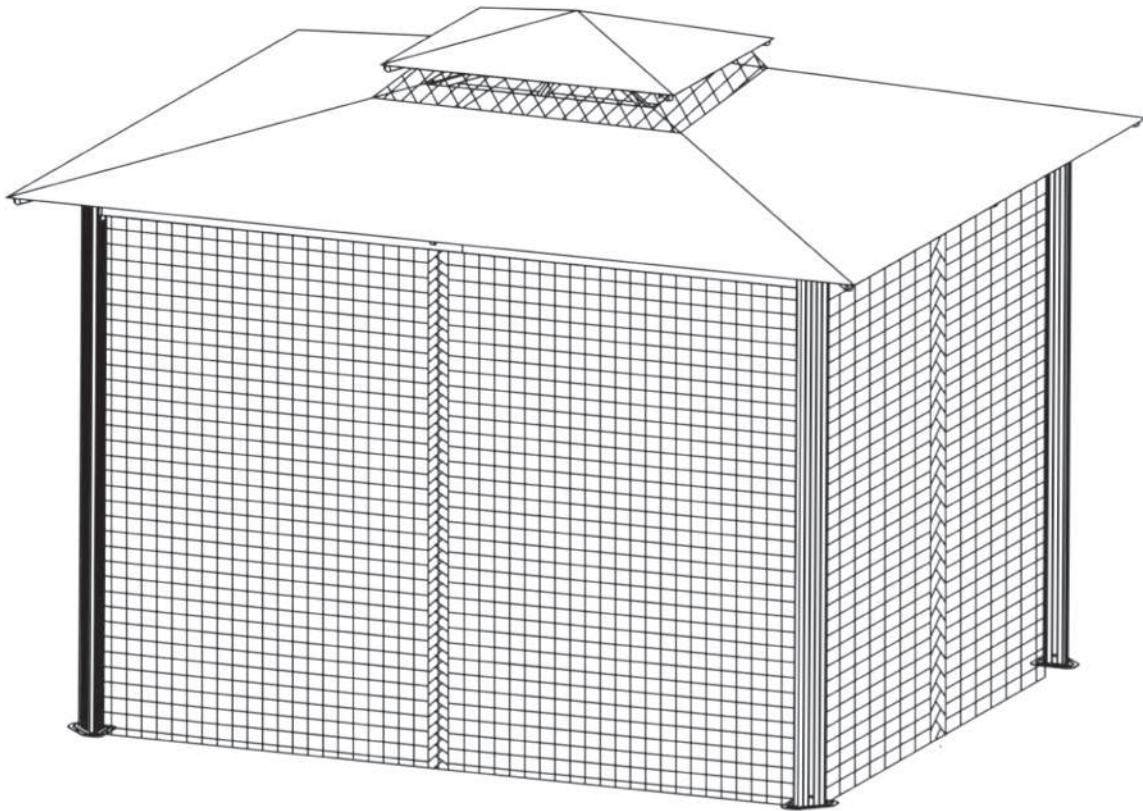

GZS4-1114-MN

Netting Installation Manual

For 11'x14'x GZ584

  @paragonoutdoorcompany

Paragon Group USA

Customer Service: (877) 782 4482 Email: cs-outdoors@paragongroupusa.com

NO.	DRAWING	QTY	NO.	DRAWING	QTY
31	 1943 mm	2	37		2
32	 1793 mm	2	38		2
33	 1443 mm	2	39		1
34	 1293 mm	2	40	 M4x15 mm	28 +3
35		4	41		48 +5

2

Place Side netting facing inside the roof profiles and fix by stripes as shown.

37		2	38		2
----	---	---	----	---	---

3

Insert Plastic hooks into Curtain rails.

31		2	34		2
32		2	40		28
33		2	41		48

Attach Curtain rails by Self-tapping screws and align the top edge of Roof profile as shown.