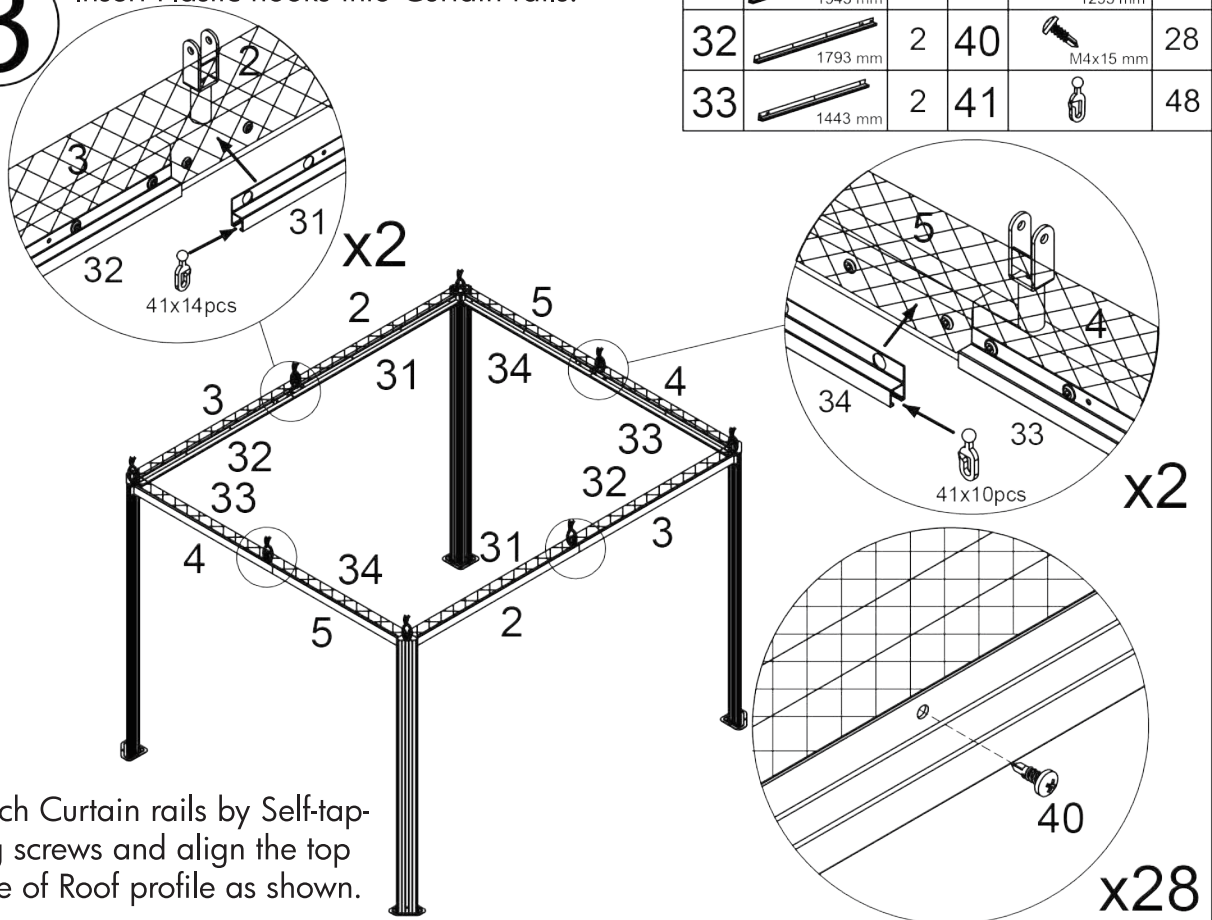

2

Place Side netting facing inside the roof profiles and fix by stripes as shown.

37		2	38		2
----	---	---	----	---	---

3

Insert Plastic hooks into Curtain rails.

31		2	34		2
32		2	40		28
33		2	41		48

Attach Curtain rails by Self-tapping screws and align the top edge of Roof profile as shown.