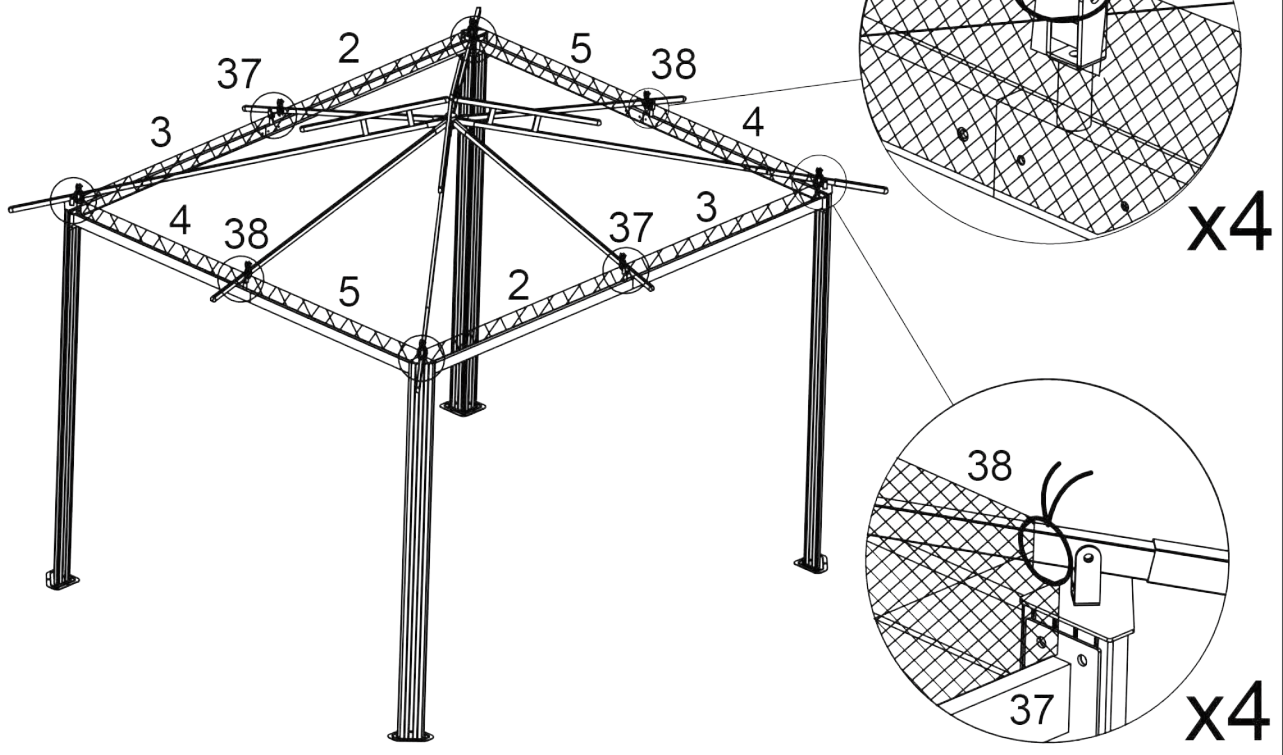

GZS4-1114-MN

Netting Installation Manual

For 11'x14'x GZ584

  @paragonoutdoorcompany

Paragon Group USA

Customer Service: (877) 782 4482 Email: cs-outdoors@paragongroupusa.com

NO.	DRAWING	QTY	NO.	DRAWING	QTY
31	 1943 mm	2	37		2
32	 1793 mm	2	38		2
33	 1443 mm	2	39		1
34	 1293 mm	2	40	 M4x15 mm	28 +3
35		4	41		48 +5

2

Place Side netting facing inside the roof profiles and fix by stripes as shown.

37		2	38		2
----	---	---	----	---	---

3

Insert Plastic hooks into Curtain rails.

31		2	34		2
32		2	40		28
33		2	41		48

Attach Curtain rails by Self-tapping screws and align the top edge of Roof profile as shown.