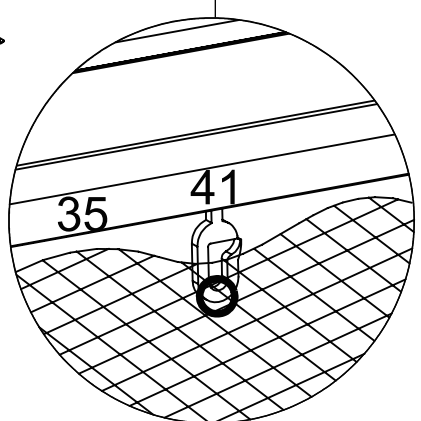

2

Place Side netting facing inside the roof profiles and fix by stripes as shown.

37		2	38		2
----	---	---	----	---	---

3

Insert Plastic hooks into Curtain rails.

31		2	34		2
32		2	40		28
33		2	41		48

Attach Curtain rails by Self-tapping screws and align the top edge of Roof profile as shown.

4

Hang Netting curtains on the hooks.

35 

1

Fix Netting Curtains on the Posts by velcro stripes.

x4

GZS4-1114-MN

Netting Installation Manual

For 11'x14'x GZ584

WARRANTY:

Warranty covers damage due to manufacturing defects only for a period of 1 year on the netting. Warranty does not cover weather inflicted damage and/or damages caused by not following assembly instructions and adhering to warnings in manual. Warranty does not cover user error, negligence, or misuse.