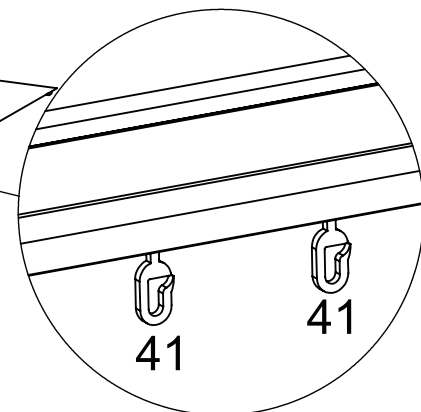

4

Hang Netting curtains on the hooks.

35

1