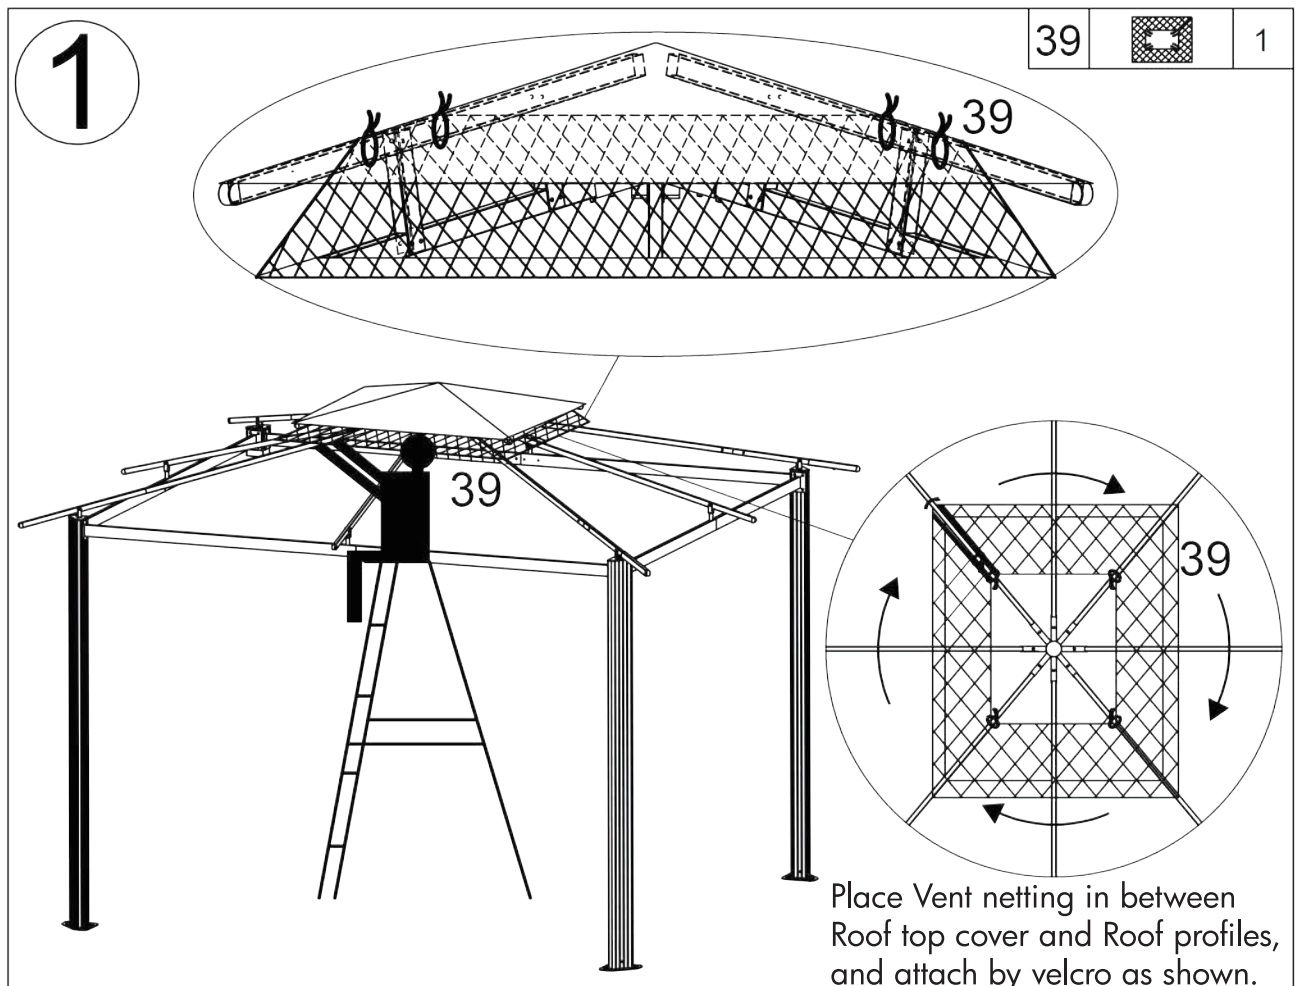

GZS4-1114-MN

Netting Installation Manual

For 11'x14'x GZ584

  @paragonoutdoorcompany

Paragon Group USA

Customer Service: (877) 782 4482 Email: cs-outdoors@paragongroupusa.com

NO.	DRAWING	QTY	NO.	DRAWING	QTY
31	 1943 mm	2	37		2
32	 1793 mm	2	38		2
33	 1443 mm	2	39		1
34	 1293 mm	2	40	 M4x15 mm	28 +3
35		4	41		48 +5

2

Place Side netting facing inside the roof profiles and fix by stripes as shown.

37		2	38		2
----	---	---	----	---	---

3

Insert Plastic hooks into Curtain rails.

31		2	34		2
32		2	40		28
33		2	41		48

Attach Curtain rails by Self-tapping screws and align the top edge of Roof profile as shown.