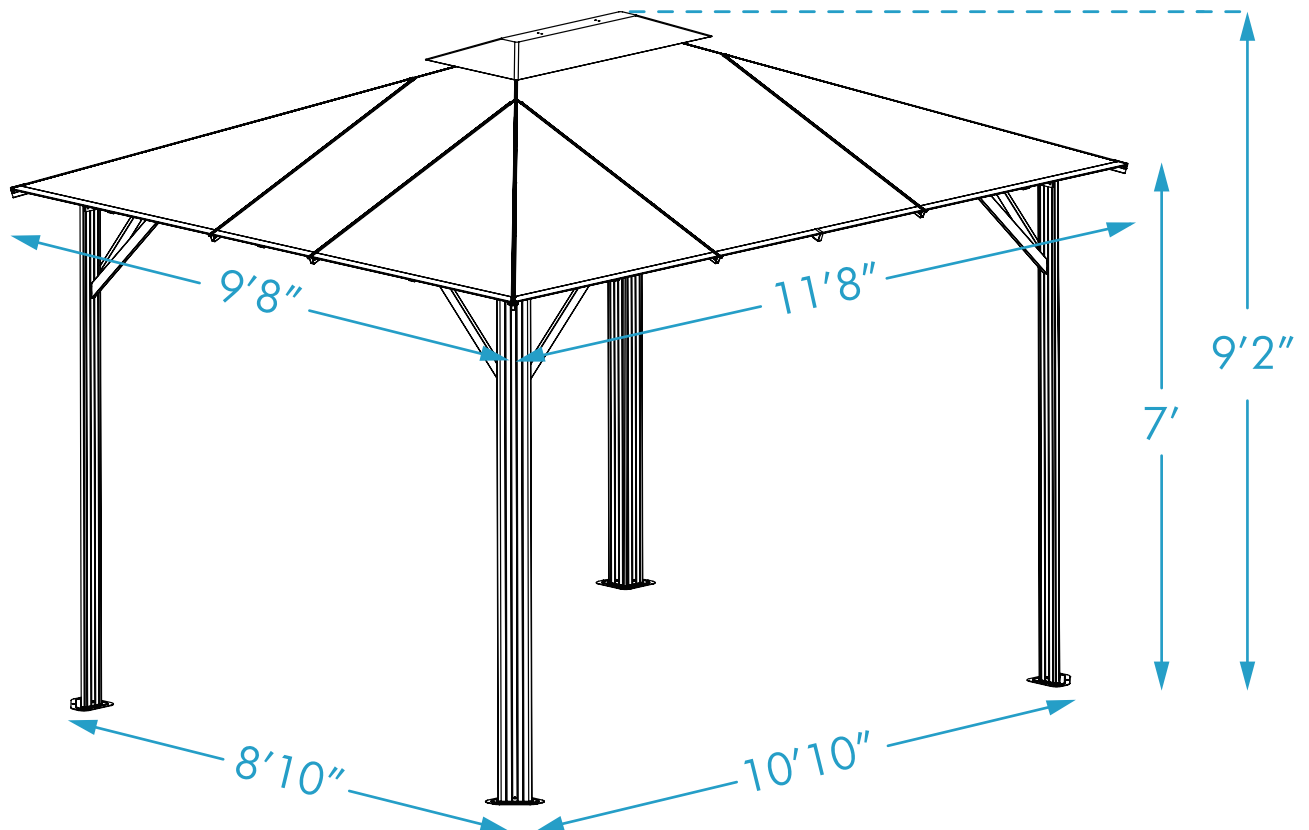

Gazebo GZ3582

Aluminum Composite Roof Panels

Assembly Instructions

@paragonoutdoorcompany

Paragon Group USA

Customer Service: (877) 782 4482 Email: cs-outdoors@paragongroupusa.com