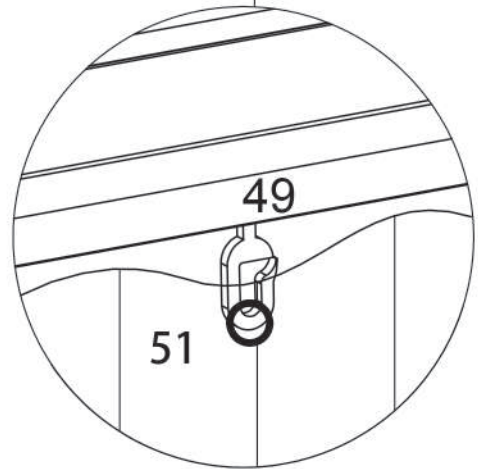

4

Fix Netting Curtains on the Posts by velcro stripes.

51 1

WARRANTY:
Warranty covers damage due to manufacturing defects only. Warranty does not cover weather inflicted damage (Force Majeure) and/or damages caused by not following assembly instructions and adhering to warnings in manual.

ATTENTION: Roof profiles, roof panels and gables must be aligned properly during assembly to minimize any possibility of leaking.

Paragon Group USA

Customer Service: (877) 782 4482 Email: cs-outdoors@paragongroupusa.com