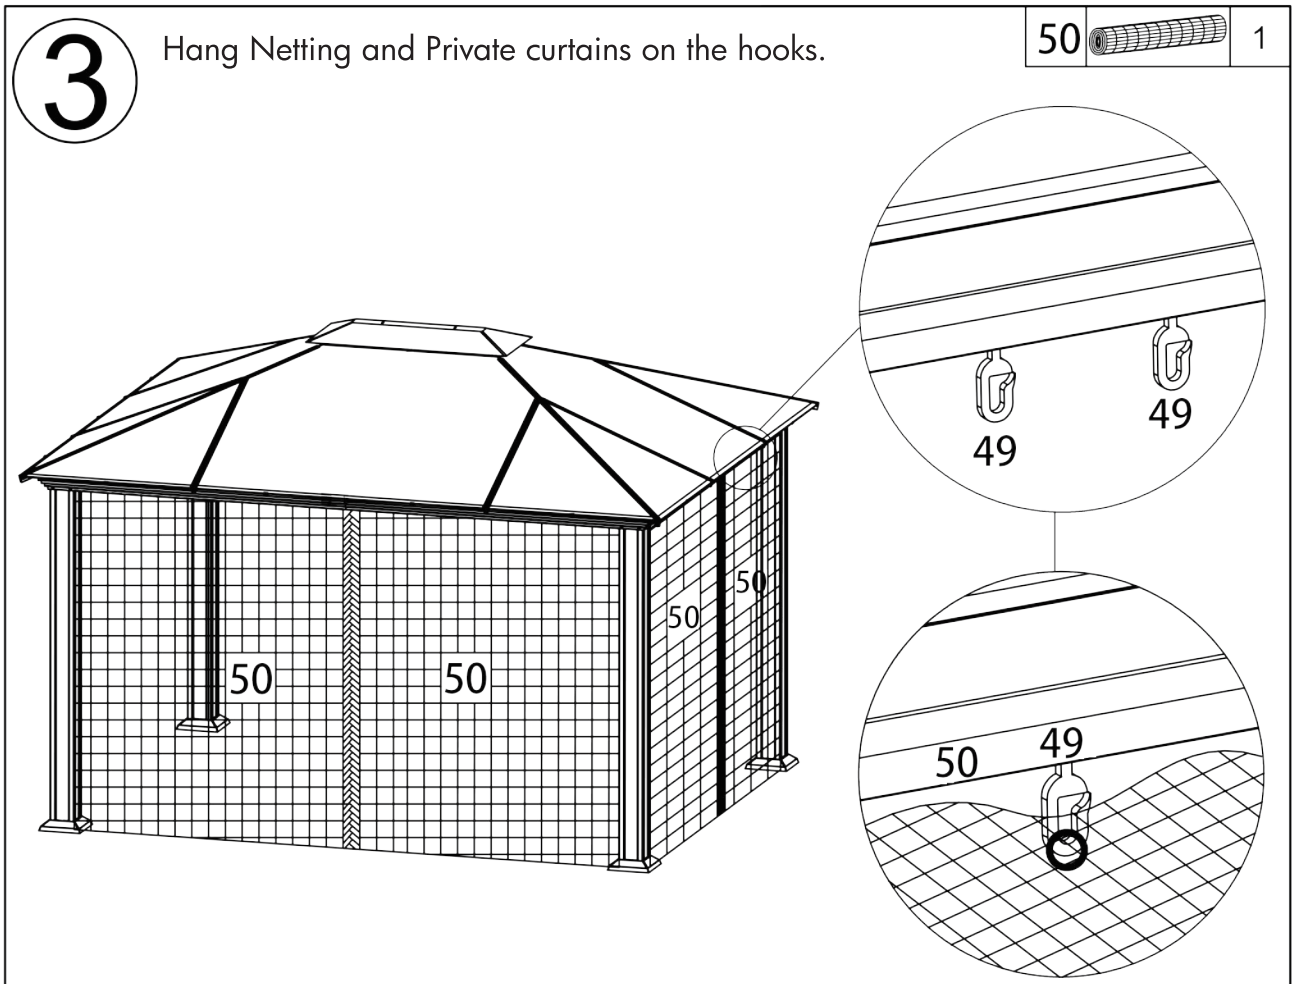

## Double Curtain Installation Manual

  @paragonoutdoorcompany

Paragon Group USA

Customer Service: (877) 782 4482 Email: [cs-outdoors@paragongroupusa.com](mailto:cs-outdoors@paragongroupusa.com)

NO.	DRAWING	QTY	NO.	DRAWING	QTY
46	 1468 mm	4	50		1
47	 1168 mm	4	51		1
48	 M4x15 mm	28 +3	52		1
49		72 +8			