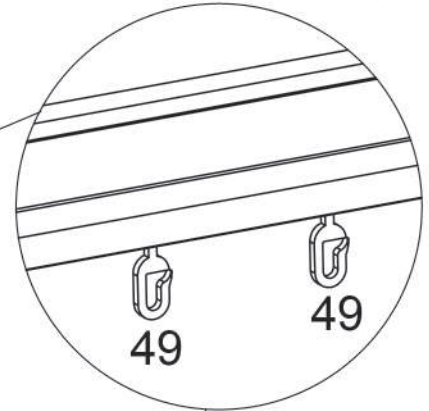

4

Fix Netting Curtains on the Posts by velcro stripes.

51 1

WARRANTY:
Warranty covers damage due to manufacturing defects only. Warranty does not cover weather inflicted damage (Force Majeure) and/or damages caused by not following assembly instructions and adhering to warnings in manual.

ATTENTION: Roof profiles, roof panels and gables must be aligned properly during assembly to minimize any possibility of leaking.

Paragon Group USA

Customer Service: (877) 782 4482 Email: cs-outdoors@paragongroupusa.com