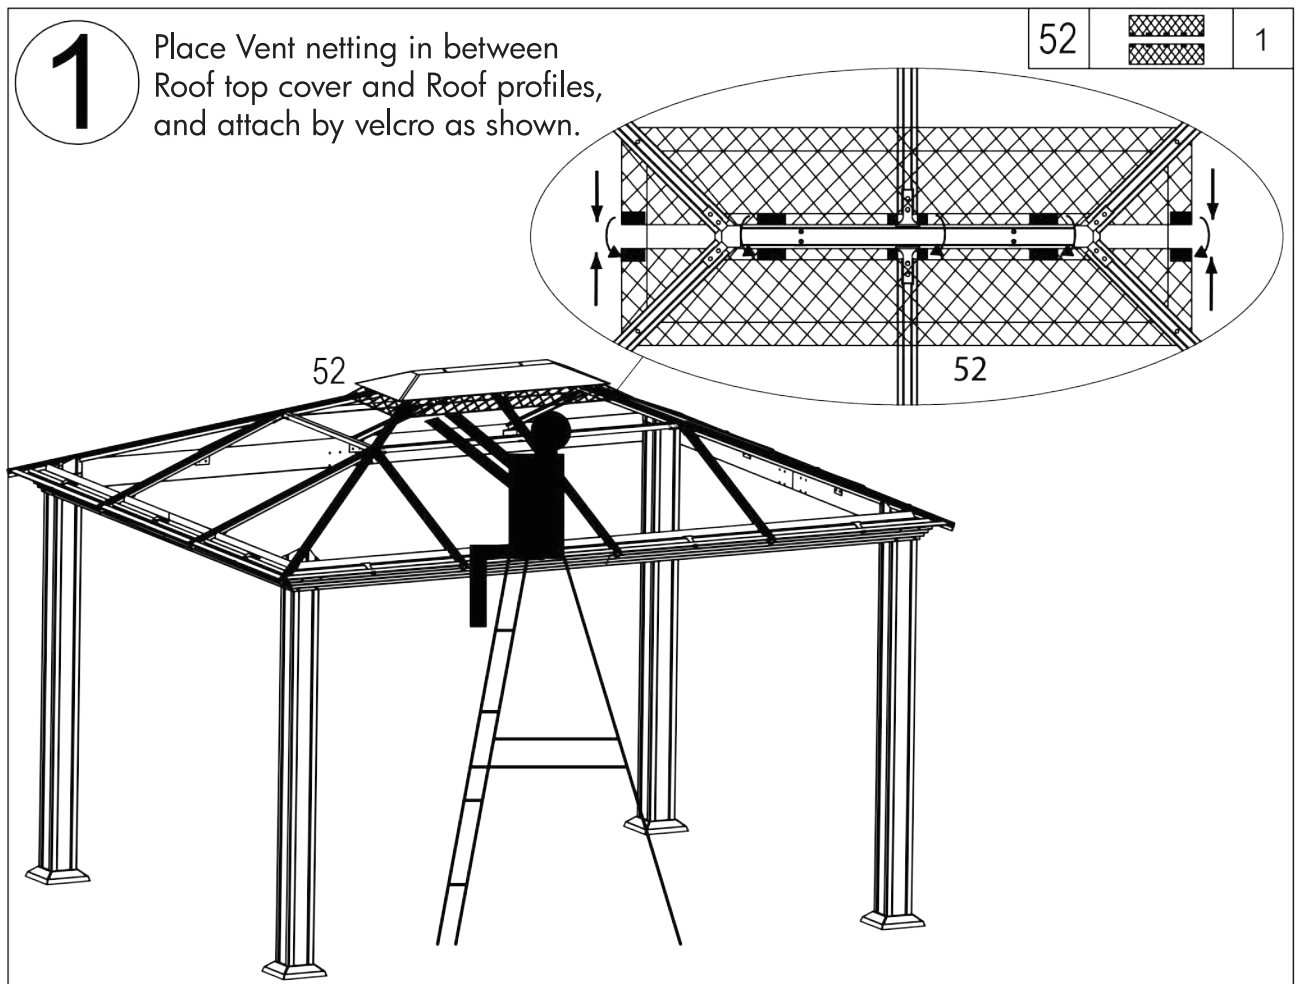

## Double Curtain Installation Manual

  @paragonoutdoorcompany

Paragon Group USA

Customer Service: (877) 782 4482 Email: [cs-outdoors@paragongroupusa.com](mailto:cs-outdoors@paragongroupusa.com)

NO.	DRAWING	QTY	NO.	DRAWING	QTY
46	 1468 mm	4	50		1
47	 1168 mm	4	51		1
48	 M4x15 mm	28 +3	52		1
49		72 +8			