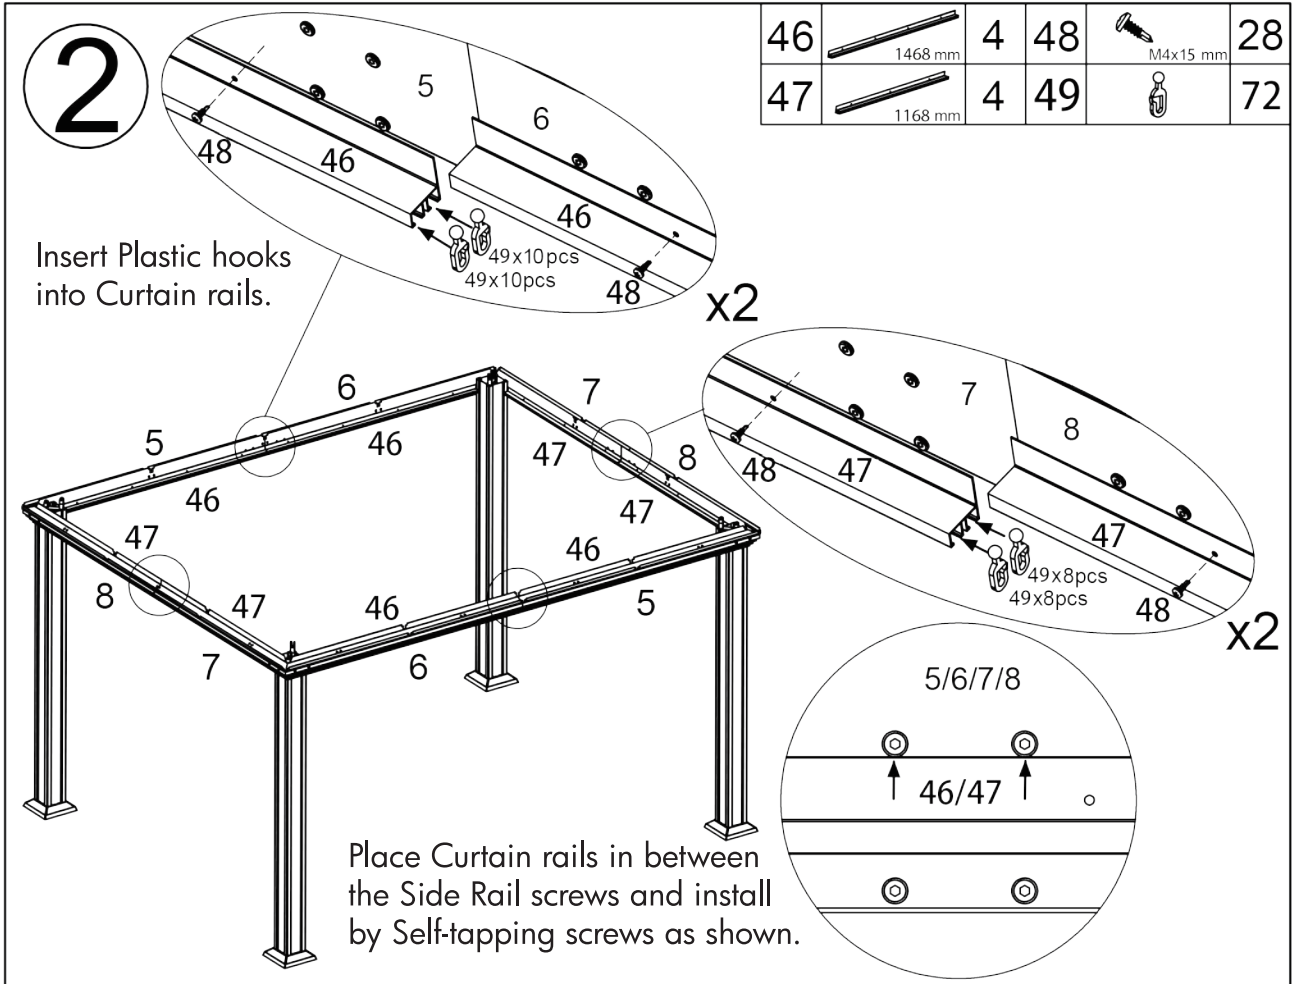

## Double Curtain Installation Manual

  @paragonoutdoorcompany

Paragon Group USA

Customer Service: (877) 782 4482 Email: [cs-outdoors@paragongroupusa.com](mailto:cs-outdoors@paragongroupusa.com)

NO.	DRAWING	QTY	NO.	DRAWING	QTY
46	 1468 mm	4	50		1
47	 1168 mm	4	51		1
48	 M4x15 mm	28 +3	52		1
49		72 +8			