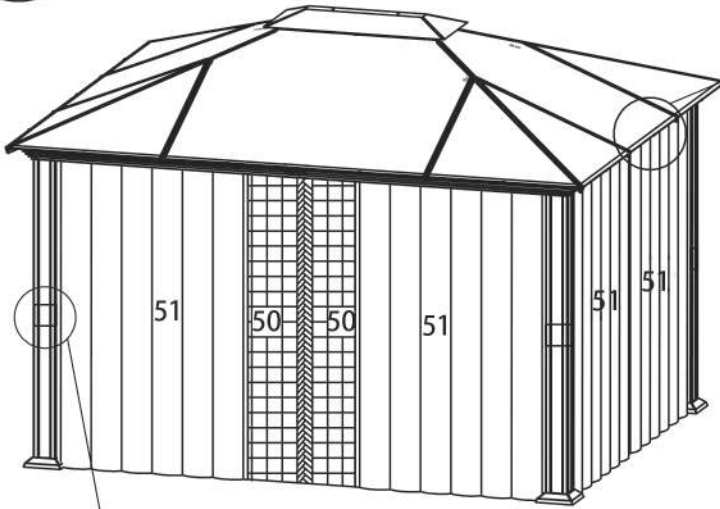

4

Fix Netting Curtains on the Posts by velcro stripes.

51 1

WARRANTY:
Warranty covers damage due to manufacturing defects only. Warranty does not cover weather inflicted damage (Force Majeure) and/or damages caused by not following assembly instructions and adhering to warnings in manual.

ATTENTION: Roof profiles, roof panels and gables must be aligned properly during assembly to minimize any possibility of leaking.

Paragon Group USA

Customer Service: (877) 782 4482 Email: cs-outdoors@paragongroupusa.com