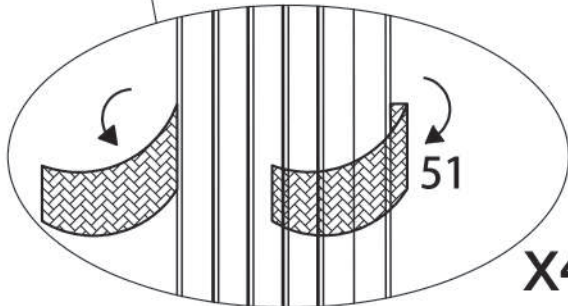

4

Fix Netting Curtains on the Posts by velcro stripes.

51 1

WARRANTY:
Warranty covers damage due to manufacturing defects only. Warranty does not cover weather inflicted damage (Force Majeure) and/or damages caused by not following assembly instructions and adhering to warnings in manual.

ATTENTION: Roof profiles, roof panels and gables must be aligned properly during assembly to minimize any possibility of leaking.

Paragon Group USA

Customer Service: (877) 782 4482 Email: cs-outdoors@paragongroupusa.com