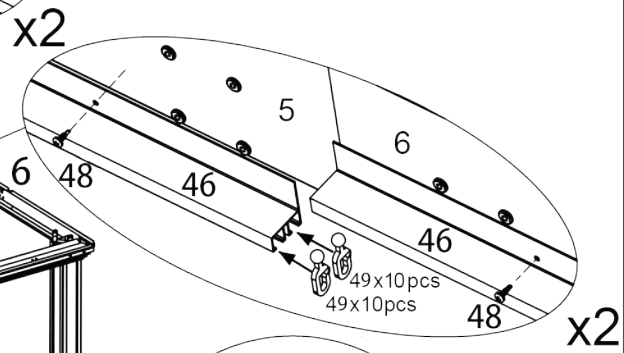

2

46		4	48		36
47		4	49		88

Insert Plastic hooks into Curtain rails.