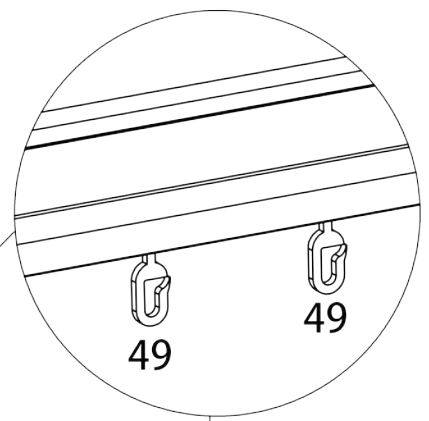

GZH3-1214-CN GZH3-1216-CN

Double Curtain Installation Manual

  @paragonoutdoorcompany

Paragon Group USA

Customer Service: (877) 782 4482 Email: cs-outdoors@paragongroupusa.com

NO.	DRAWING	QTY	NO.	DRAWING	QTY
46	 1468 mm	4	50		1
47	 GZ3CL-DBSW=1793mm GZ3CXL-DBSW=2068mm	4	51		1
48	 M4x15 mm	36 +4	52		1
49		88 +8			

2

46		4	48		36
47		4	49		88

Insert Plastic hooks into Curtain rails.

3

Hang Netting and Private curtains on the hooks.

50		1
----	---	---

WARRANTY:

Warranty covers damage due to manufacturing defects only. Warranty does not cover weather inflicted damage (Force Majeure) and/or damages caused by not following assembly instructions and adhering to warnings in manual.