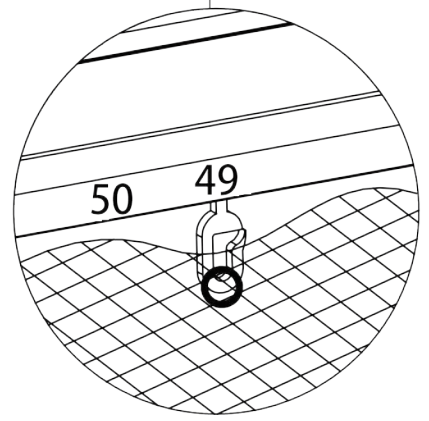

GZH3-1214-CN GZH3-1216-CN

Double Curtain Installation Manual

  @paragonoutdoorcompany

Paragon Group USA

Customer Service: (877) 782 4482 Email: cs-outdoors@paragongroupusa.com

NO.	DRAWING	QTY	NO.	DRAWING	QTY
46	 1468 mm	4	50		1
47	 GZ3CL-DBSW=1793mm GZ3CXL-DBSW=2068mm	4	51		1
48	 M4x15 mm	36 +4	52		1
49		88 +8			

2

46		4	48		36
47		4	49		88

Insert Plastic hooks into Curtain rails.

3

Hang Netting and Private curtains on the hooks.

50		1
----	---	---

WARRANTY:

Warranty covers damage due to manufacturing defects only. Warranty does not cover weather inflicted damage (Force Majeure) and/or damages caused by not following assembly instructions and adhering to warnings in manual.

ATTENTION: Roof profiles, roof panels and gables must be aligned properly during assembly to minimize any possibility of leaking.

Paragon Group USA

  @paragonoutdoorcompany

Customer Service: (877) 782 4482 Email: cs-outdoors@paragongroupusa.com