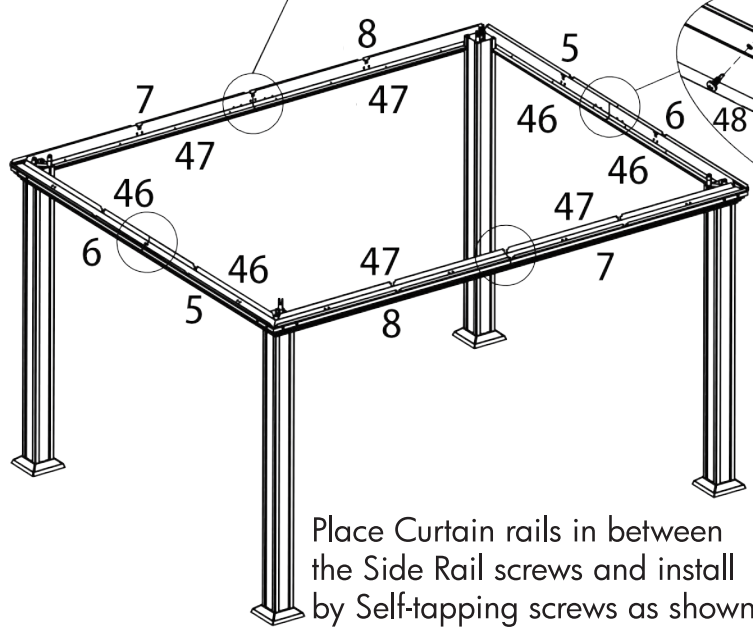

2

46		4	48		36
47		4	49		88

Insert Plastic hooks into Curtain rails.