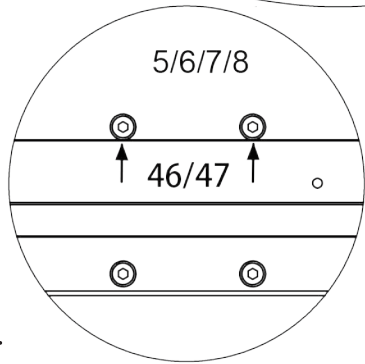

2

46		4	48		36
47		4	49		88

Insert Plastic hooks into Curtain rails.