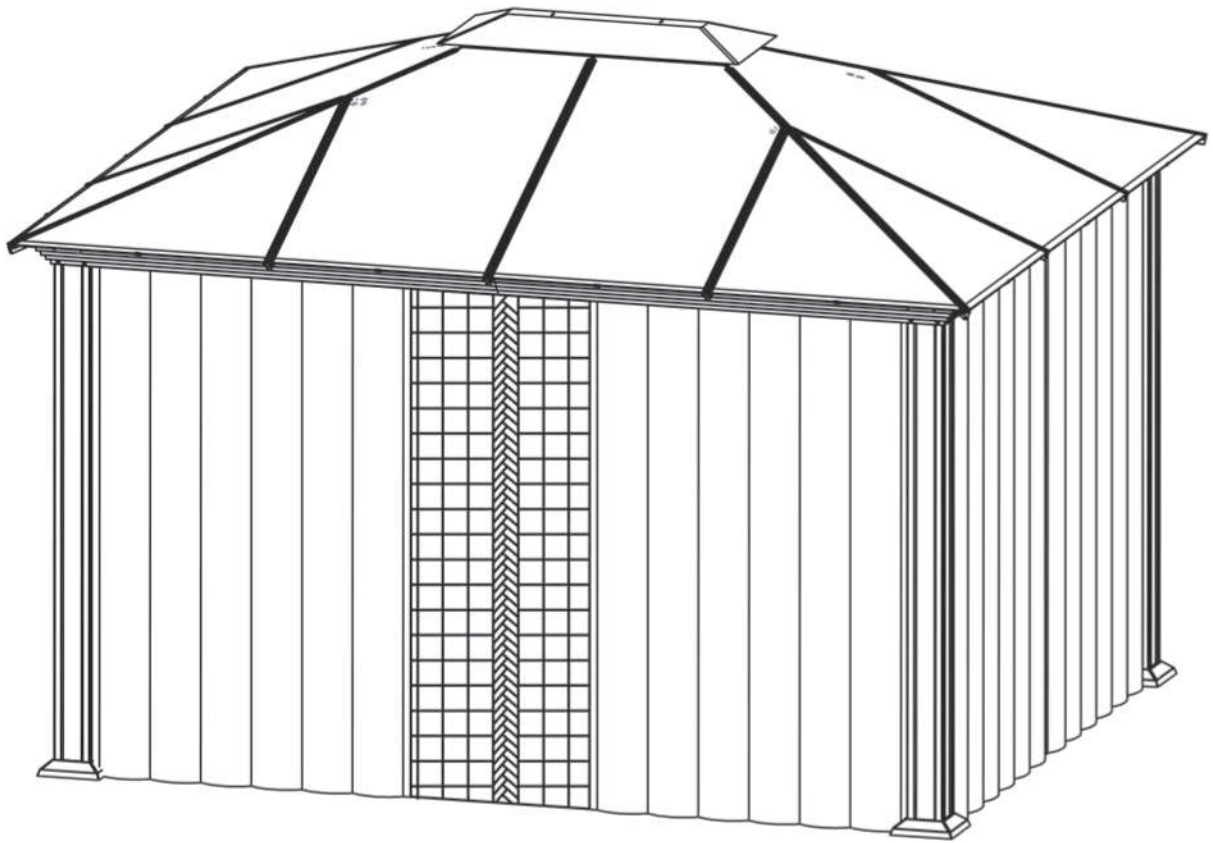

GZH3-1214-CN GZH3-1216-CN

Double Curtain Installation Manual

  @paragonoutdoorcompany

Paragon Group USA

Customer Service: (877) 782 4482 Email: cs-outdoors@paragongroupusa.com

NO.	DRAWING	QTY	NO.	DRAWING	QTY
46	 1468 mm	4	50		1
47	 GZ3CL-DBSW=1793mm GZ3CXL-DBSW=2068mm	4	51		1
48	 M4x15 mm	36 +4	52		1
49		88 +8			

2

46		4	48		36
47		4	49		88

Insert Plastic hooks into Curtain rails.

3

Hang Netting and Private curtains on the hooks.

50		1
----	---	---

WARRANTY:

Warranty covers damage due to manufacturing defects only. Warranty does not cover weather inflicted damage (Force Majeure) and/or damages caused by not following assembly instructions and adhering to warnings in manual.