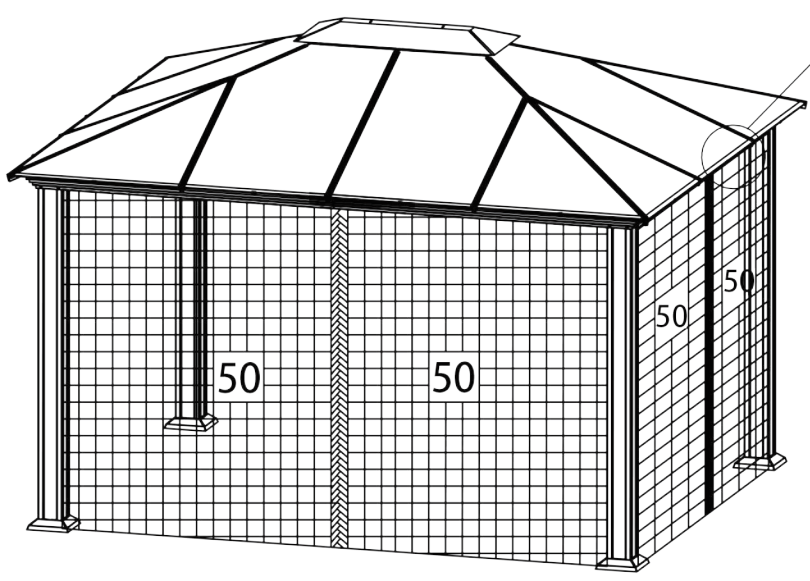

2

46		4	48		36
47		4	49		88

Insert Plastic hooks into Curtain rails.

3

Hang Netting and Private curtains on the hooks.

50		1
----	---	---

WARRANTY:

Warranty covers damage due to manufacturing defects only. Warranty does not cover weather inflicted damage (Force Majeure) and/or damages caused by not following assembly instructions and adhering to warnings in manual.

ATTENTION: Roof profiles, roof panels and gables must be aligned properly during assembly to minimize any possibility of leaking.

Paragon Group USA

  @paragonoutdoorcompany

Customer Service: (877) 782 4482 Email: cs-outdoors@paragongroupusa.com