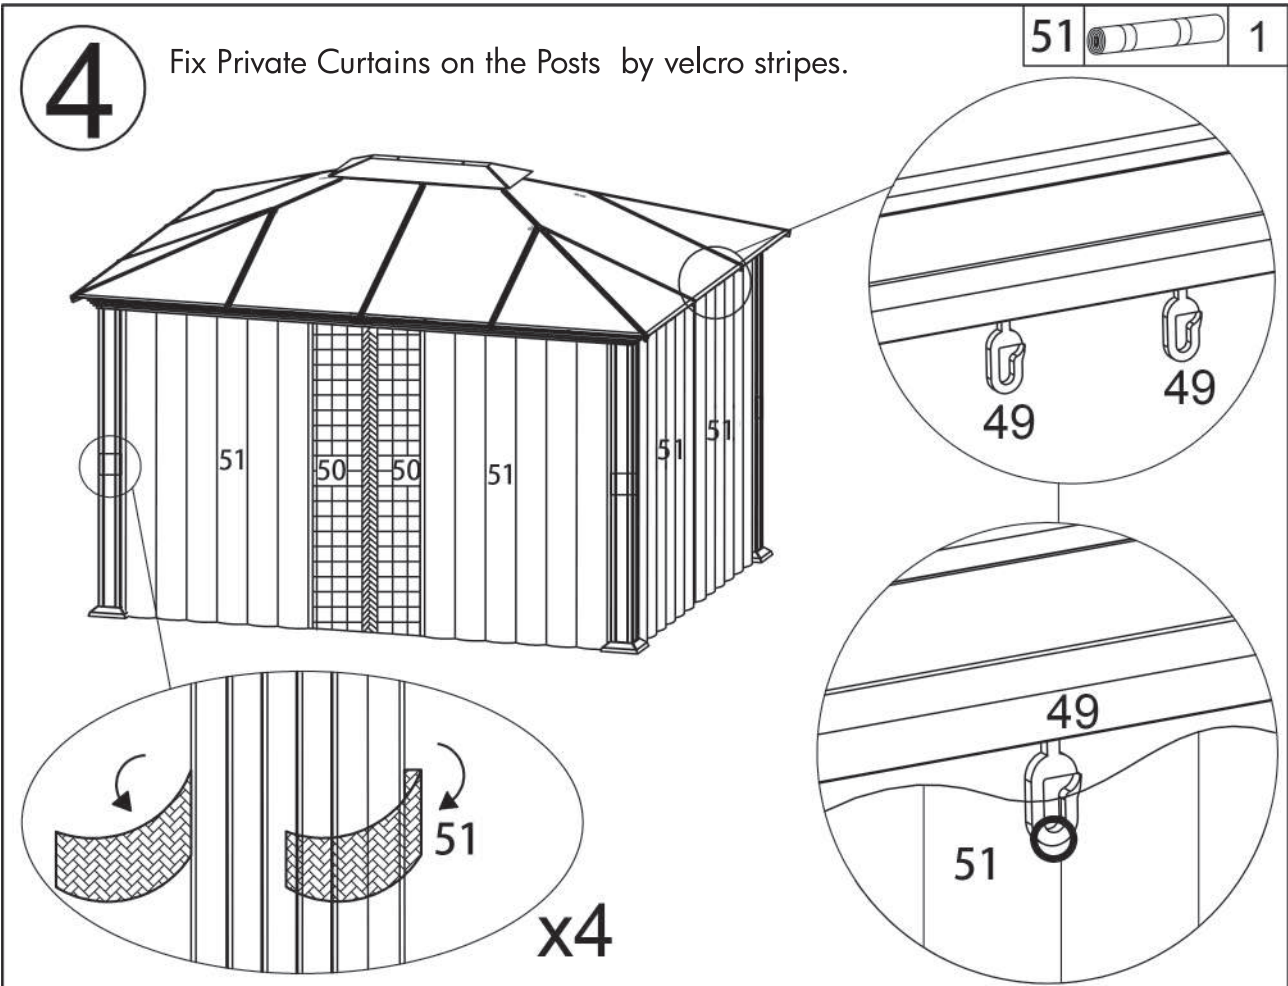

2

46		4	48		36
47		4	49		88

Insert Plastic hooks into Curtain rails.

3

Hang Netting and Private curtains on the hooks.

50		1
----	---	---

WARRANTY:

Warranty covers damage due to manufacturing defects only. Warranty does not cover weather inflicted damage (Force Majeure) and/or damages caused by not following assembly instructions and adhering to warnings in manual.