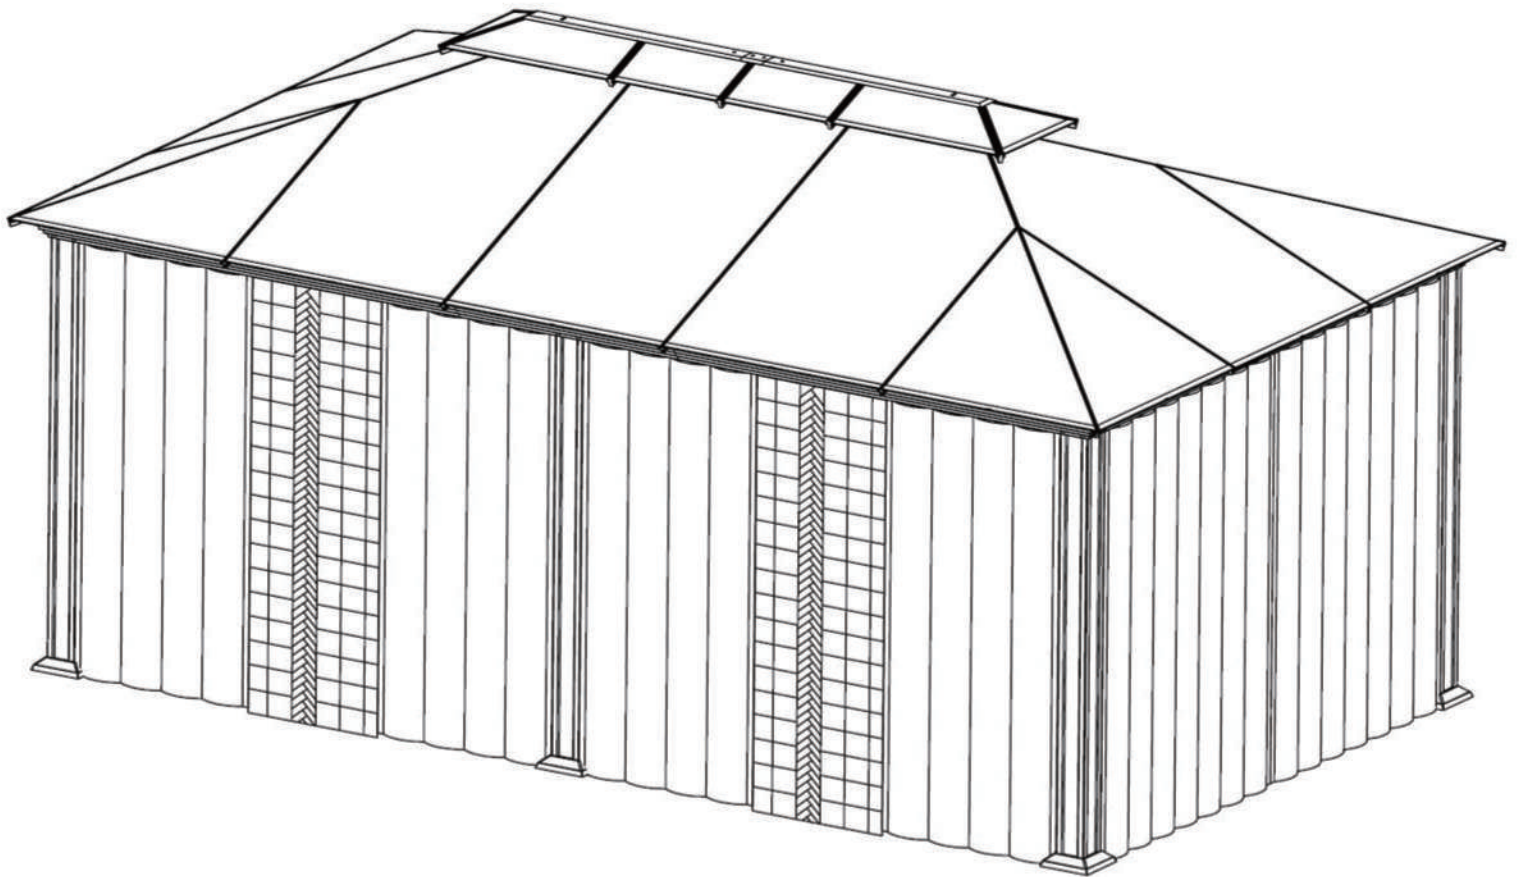

GZH3-1220-CN

Double Curtain Installation Manual

Paragon Group USA

Customer Service: (877) 782 4482 Email: cs-outdoors@paragongroupusa.com

NO.	DRAWING	QTY	NO.	DRAWING	QTY
46		4	50		1
47		8	51		1
48	 M4x15 mm	48 +4	52		1
49		120 +12