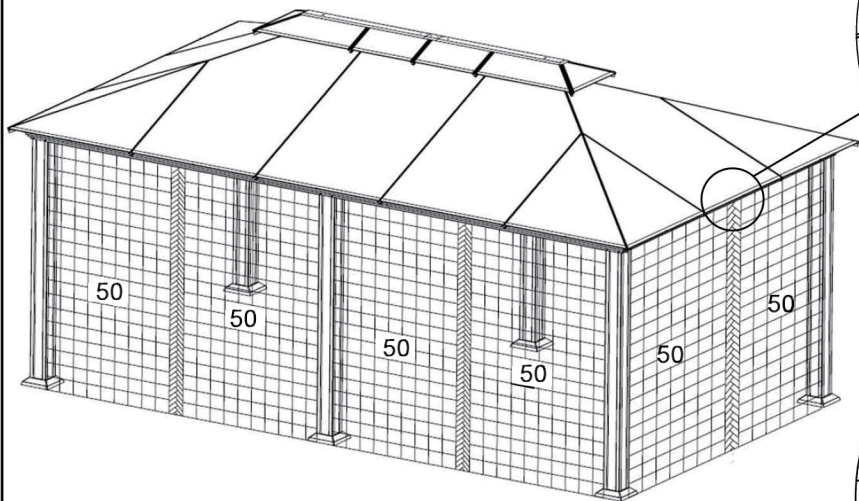

2

46		4	48		48
47		8	49		120

X4
Insert Plastic hooks into Curtain rails.

X2

Place Curtain rails in between the Side Rail screws and install by Self-tapping screws as shown.

3

Hang Netting and Private curtains on the hooks.

50		1