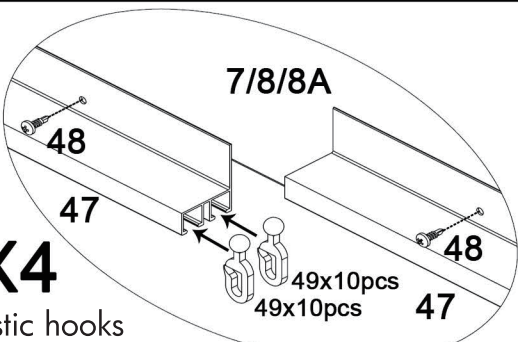

2

46		4	48		48
47		8	49		120

X4
Insert Plastic hooks into Curtain rails.

X2

Place Curtain rails in between the Side Rail screws and install by Self-tapping screws as shown.

3

Hang Netting and Private curtains on the hooks.