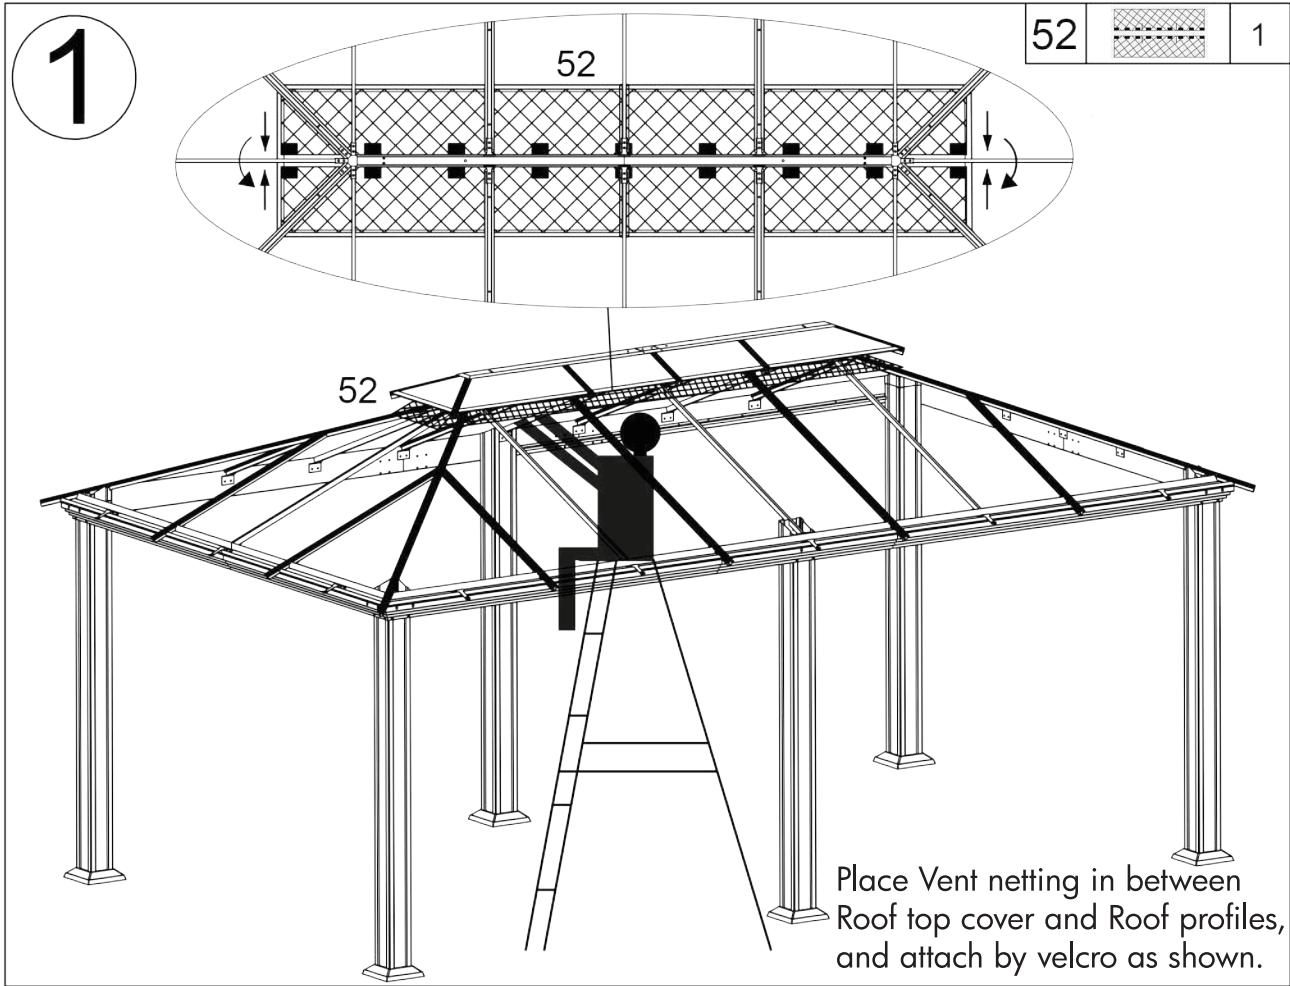

2

46		4	48		48
47		8	49		120

X4
Insert Plastic hooks into Curtain rails.

X2

Place Curtain rails in between the Side Rail screws and install by Self-tapping screws as shown.

3

Hang Netting and Private curtains on the hooks.