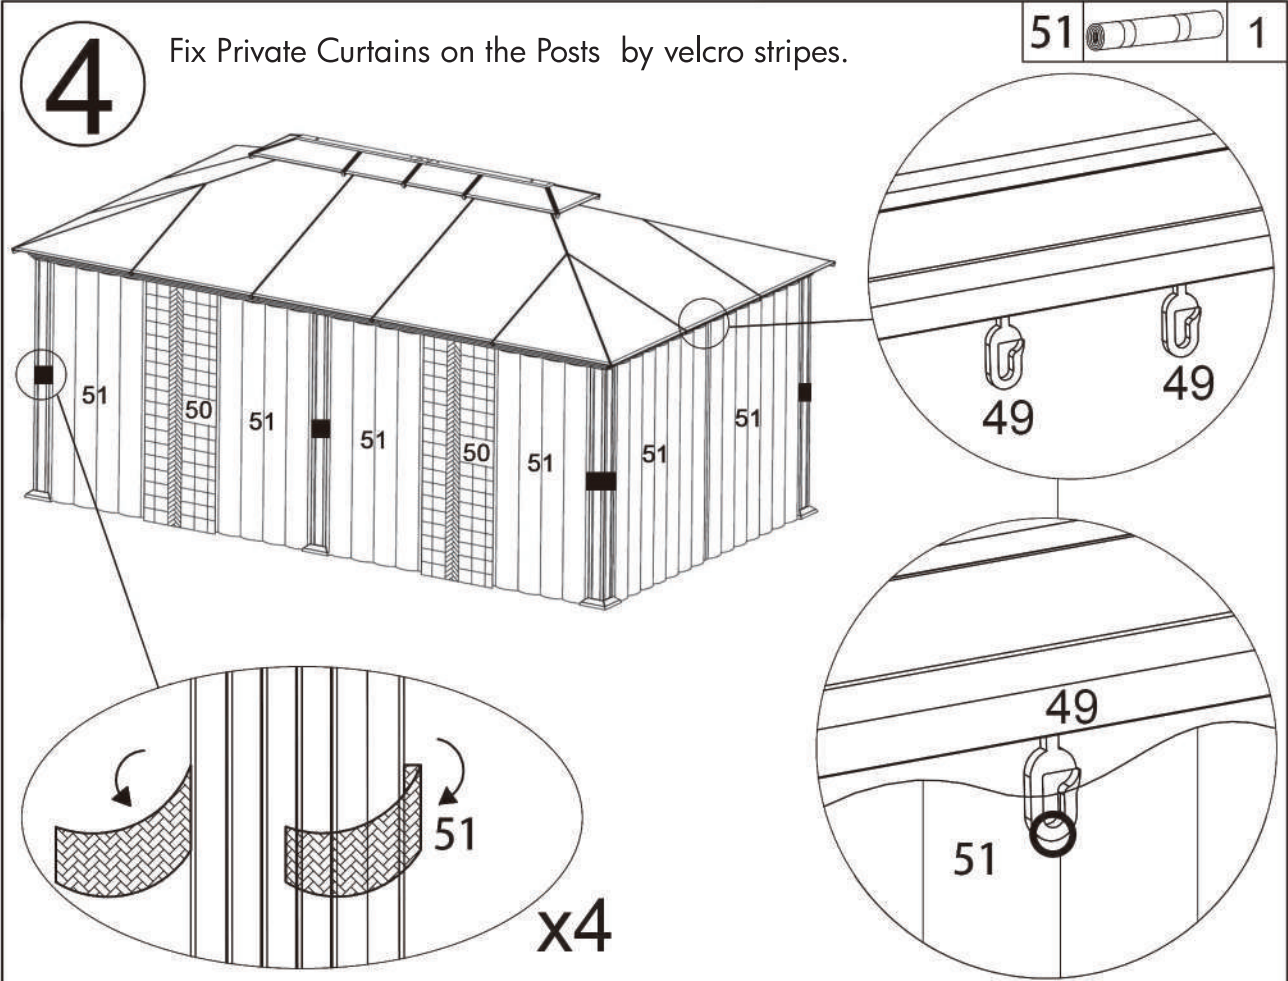

WARRANTY:

Warranty covers damage due to manufacturing defects only. Warranty does not cover weather inflicted damage (Force Majeure) and/or damages caused by not following assembly instructions and adhering to warnings in manual.

ATTENTION: Roof profiles, roof panels and gables must be aligned properly during assembly to minimize any possibility of leaking.

Instagram Facebook @paragonoutdoorcompany

Paragon Group USA

Customer Service: (877) 782 4482 Email: cs-outdoors@paragongroupusa.com