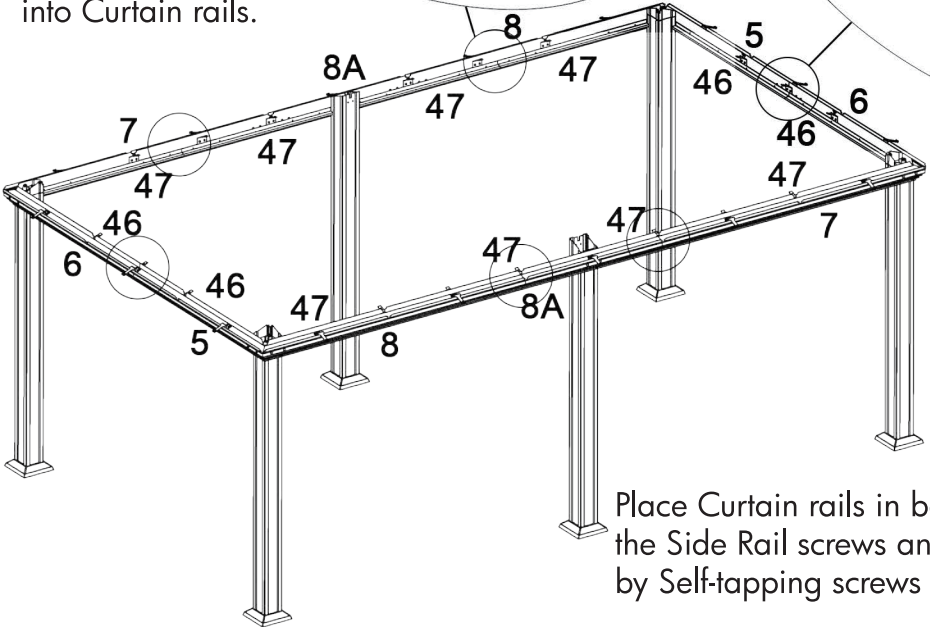

2

46		4	48		48
47		8	49		120

X4
Insert Plastic hooks into Curtain rails.

X2

Place Curtain rails in between the Side Rail screws and install by Self-tapping screws as shown.

3

Hang Netting and Private curtains on the hooks.