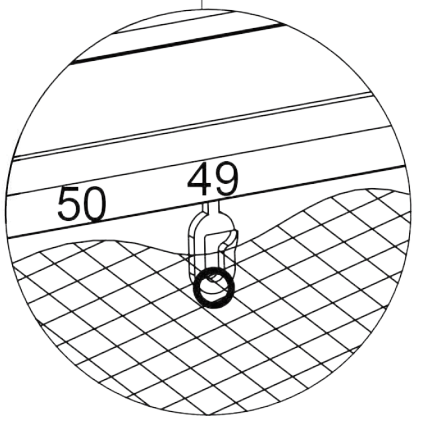

2

46		4	48		48
47		8	49		120

X4
Insert Plastic hooks into Curtain rails.

X2

Place Curtain rails in between the Side Rail screws and install by Self-tapping screws as shown.

3

Hang Netting and Private curtains on the hooks.

50		1