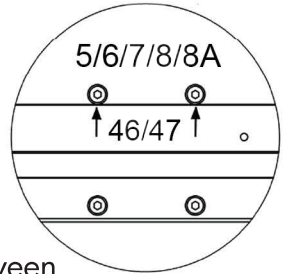

2

46		4	48		48
47		8	49		120

X4
Insert Plastic hooks into Curtain rails.

X2

Place Curtain rails in between the Side Rail screws and install by Self-tapping screws as shown.

3

Hang Netting and Private curtains on the hooks.