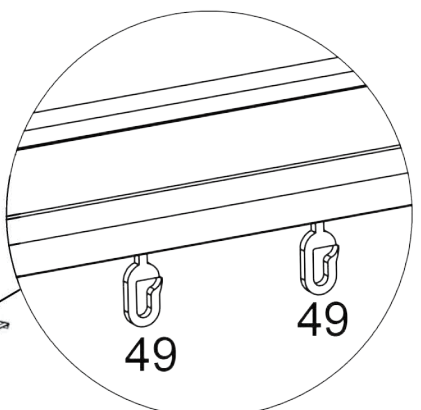

2

46		4	48		48
47		8	49		120

X4
Insert Plastic hooks into Curtain rails.

X2

Place Curtain rails in between the Side Rail screws and install by Self-tapping screws as shown.

3

Hang Netting and Private curtains on the hooks.

50		1