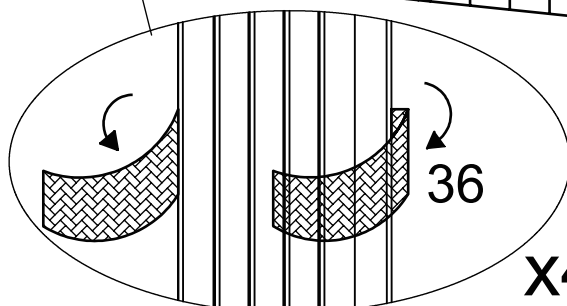

2

Place Side netting facing inside the roof profiles and fix by stripes as shown.

37		1	38		1
----	---	---	----	---	---

3

Insert Plastic hooks into Curtain rails.

31		2	34		2
32		2	40		28
33		2	41		88

Attach Curtain rails by Self-tapping screws and align the top edge of Roof profile as shown.

4

Hang Netting and Private curtains on the hooks.

35  1

5

Fix Private Curtains on the Posts by velcro stripes.

36  4

GZS2-1012-CN

Double Curtain Installation Manual For 10'x12' GZ584E