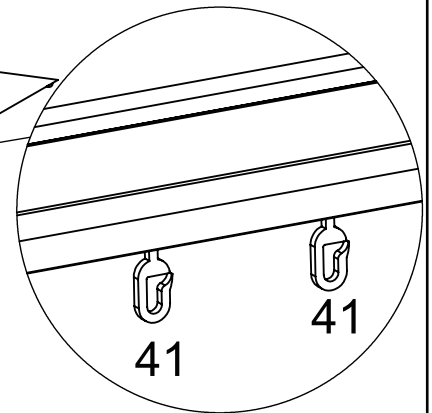

2

Place Side netting facing inside the roof profiles and fix by stripes as shown.

37		1	38		1
----	---	---	----	---	---

3

Insert Plastic hooks into Curtain rails.

31		2	34		2
32		2	40		28
33		2	41		88

Attach Curtain rails by Self-tapping screws and align the top edge of Roof profile as shown.

4

Hang Netting and Private curtains on the hooks.

35  1

5

Fix Private Curtains on the Posts by velcro stripes.

36  4

GZS2-1012-CN

Double Curtain Installation Manual For 10'x12' GZ584E