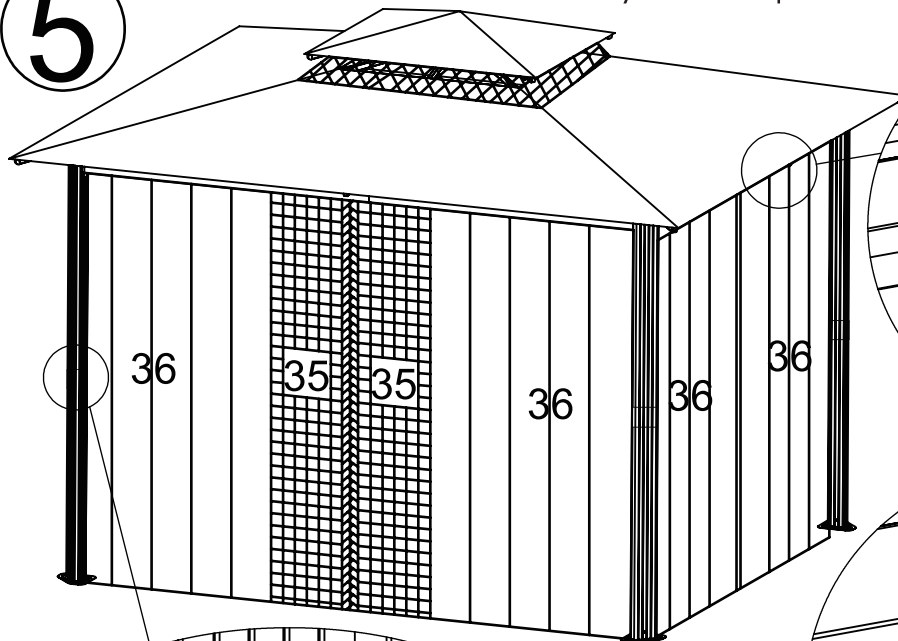

2

Place Side netting facing inside the roof profiles and fix by stripes as shown.

37		1	38		1
----	---	---	----	---	---

3

Insert Plastic hooks into Curtain rails.

31		2	34		2
32		2	40		28
33		2	41		88

Attach Curtain rails by Self-tapping screws and align the top edge of Roof profile as shown.

4

Hang Netting and Private curtains on the hooks.

35  1

5

Fix Private Curtains on the Posts by velcro stripes.

36  4

GZS2-1012-CN

Double Curtain Installation Manual For 10'x12' GZ584E