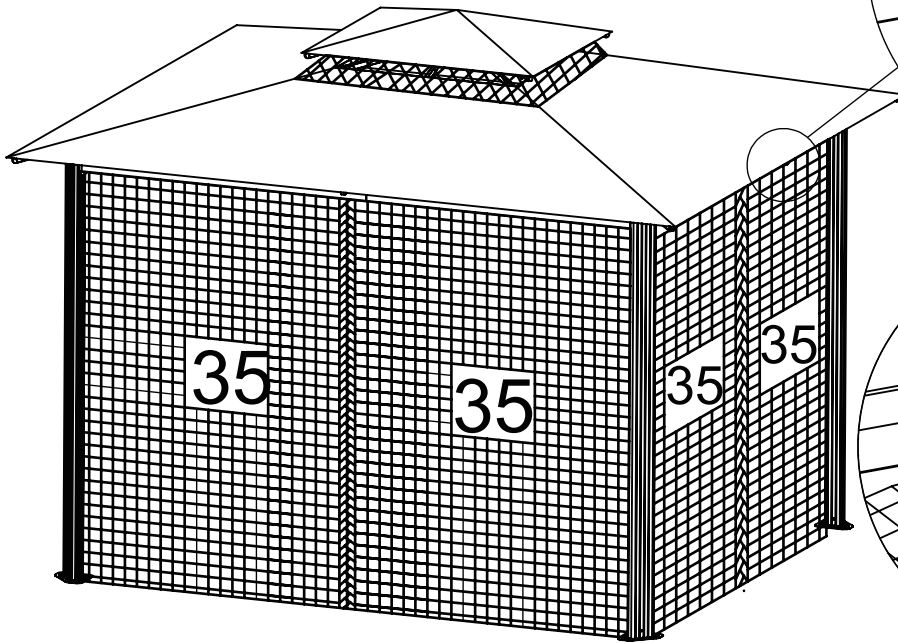

GZS2-1012-CN

Double Curtain Installation Manual For 10'x12' GZ584E

  @paragonoutdoorcompany

Paragon Group USA

Customer Service: (877) 782 4482 Email: cs-outdoors@paragongroupusa.com

NO.	DRAWING	QTY	NO.	DRAWING	QTY
31	 1544 mm	2	37		2
32	 1443 mm	2	38		2
33	 1293 mm	2	39		1
34	 1194 mm	2	40	 M4x15 mm	28 +3
35		4	41		88 +8
36		4			

2

Place Side netting facing inside the roof profiles and fix by stripes as shown.

37		1	38		1
----	---	---	----	---	---

3

Insert Plastic hooks into Curtain rails.

31		2	34		2
32		2	40		28
33		2	41		88

Attach Curtain rails by Self-tapping screws and align the top edge of Roof profile as shown.

4

Hang Netting and Private curtains on the hooks.

35  1

5

Fix Private Curtains on the Posts by velcro stripes.

36  4

GZS2-1012-CN

Double Curtain Installation Manual For 10'x12' GZ584E