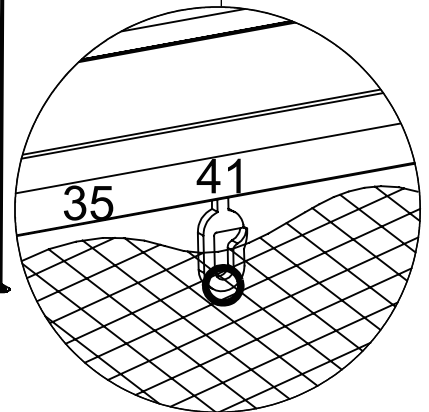

4

Hang Netting and Private curtains on the hooks.

35 1