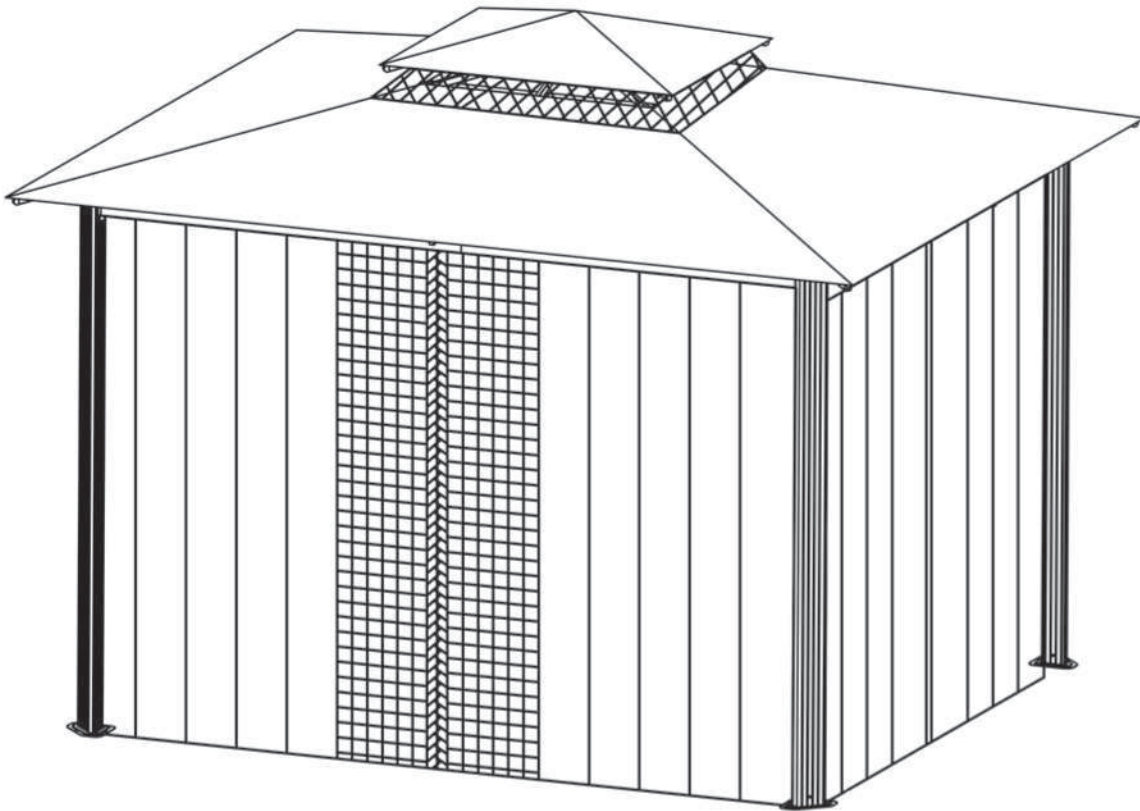

GZS2-1012-CN

Double Curtain Installation Manual For 10'x12' GZ584E

  @paragonoutdoorcompany

Paragon Group USA

Customer Service: (877) 782 4482 Email: cs-outdoors@paragongroupusa.com

NO.	DRAWING	QTY	NO.	DRAWING	QTY
31	 1544 mm	2	37		2
32	 1443 mm	2	38		2
33	 1293 mm	2	39		1
34	 1194 mm	2	40	 M4x15 mm	28 +3
35		4	41		88 +8
36		4			

2

Place Side netting facing inside the roof profiles and fix by stripes as shown.

37		1	38		1
----	---	---	----	---	---

3

Insert Plastic hooks into Curtain rails.

31		2	34		2
32		2	40		28
33		2	41		88

Attach Curtain rails by Self-tapping screws and align the top edge of Roof profile as shown.