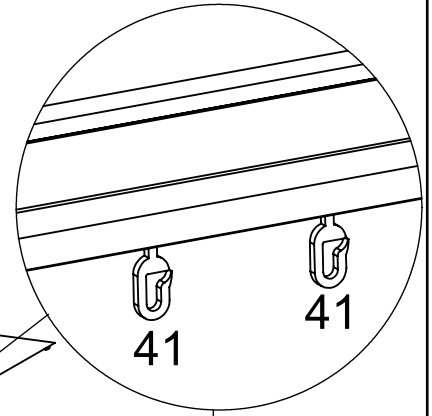

4

Hang Netting and Private curtains on the hooks.

35 1