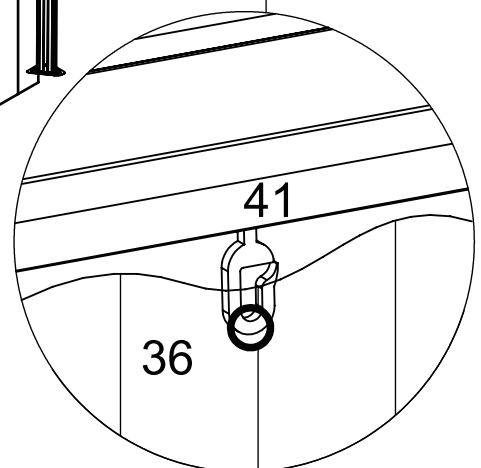

2

Place Side netting facing inside the roof profiles and fix by stripes as shown.

37		1	38		1
----	---	---	----	---	---

3

Insert Plastic hooks into Curtain rails.

31		2	34		2
32		2	40		28
33		2	41		88

Attach Curtain rails by Self-tapping screws and align the top edge of Roof profile as shown.

4

Hang Netting and Private curtains on the hooks.

35  1

5

Fix Private Curtains on the Posts by velcro stripes.

36  4

GZS2-1012-CN

Double Curtain Installation Manual For 10'x12' GZ584E