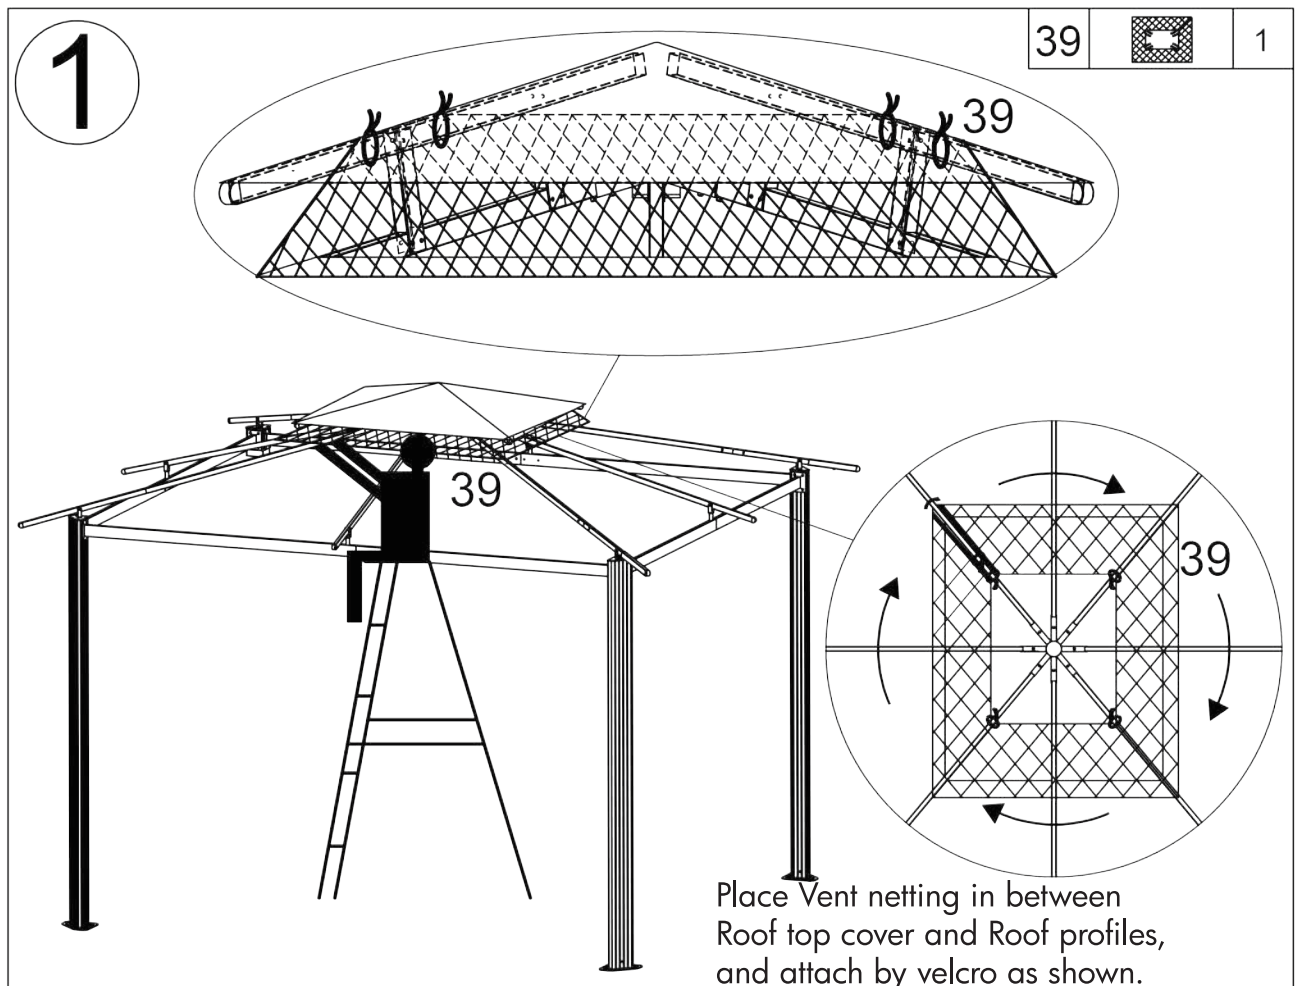

GZS2-1012-CN

Double Curtain Installation Manual For 10'x12' GZ584E

  @paragonoutdoorcompany

Paragon Group USA

Customer Service: (877) 782 4482 Email: cs-outdoors@paragongroupusa.com

NO.	DRAWING	QTY	NO.	DRAWING	QTY
31	 1544 mm	2	37		2
32	 1443 mm	2	38		2
33	 1293 mm	2	39		1
34	 1194 mm	2	40	 M4x15 mm	28 +3
35		4	41		88 +8
36		4			

2

Place Side netting facing inside the roof profiles and fix by stripes as shown.

37		1	38		1
----	---	---	----	---	---

3

Insert Plastic hooks into Curtain rails.

31		2	34		2
32		2	40		28
33		2	41		88

Attach Curtain rails by Self-tapping screws and align the top edge of Roof profile as shown.