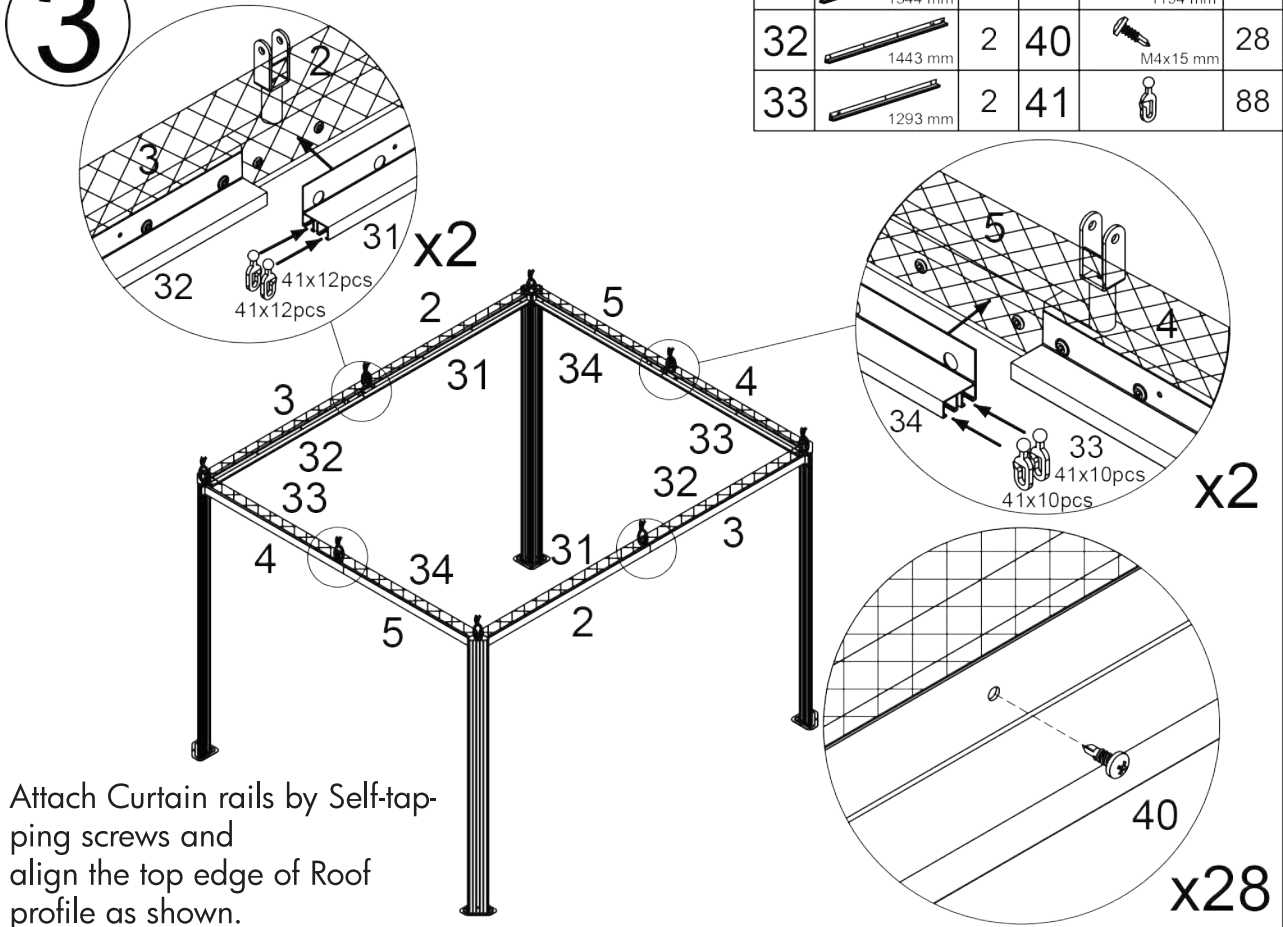

2

Place Side netting facing inside the roof profiles and fix by stripes as shown.

37		1	38		1
----	---	---	----	---	---

3

Insert Plastic hooks into Curtain rails.

31		2	34		2
32		2	40		28
33		2	41		88

Attach Curtain rails by Self-tapping screws and align the top edge of Roof profile as shown.

4

Hang Netting and Private curtains on the hooks.

35  1

5

Fix Private Curtains on the Posts by velcro stripes.

36  4

GZS2-1012-CN

Double Curtain Installation Manual For 10'x12' GZ584E