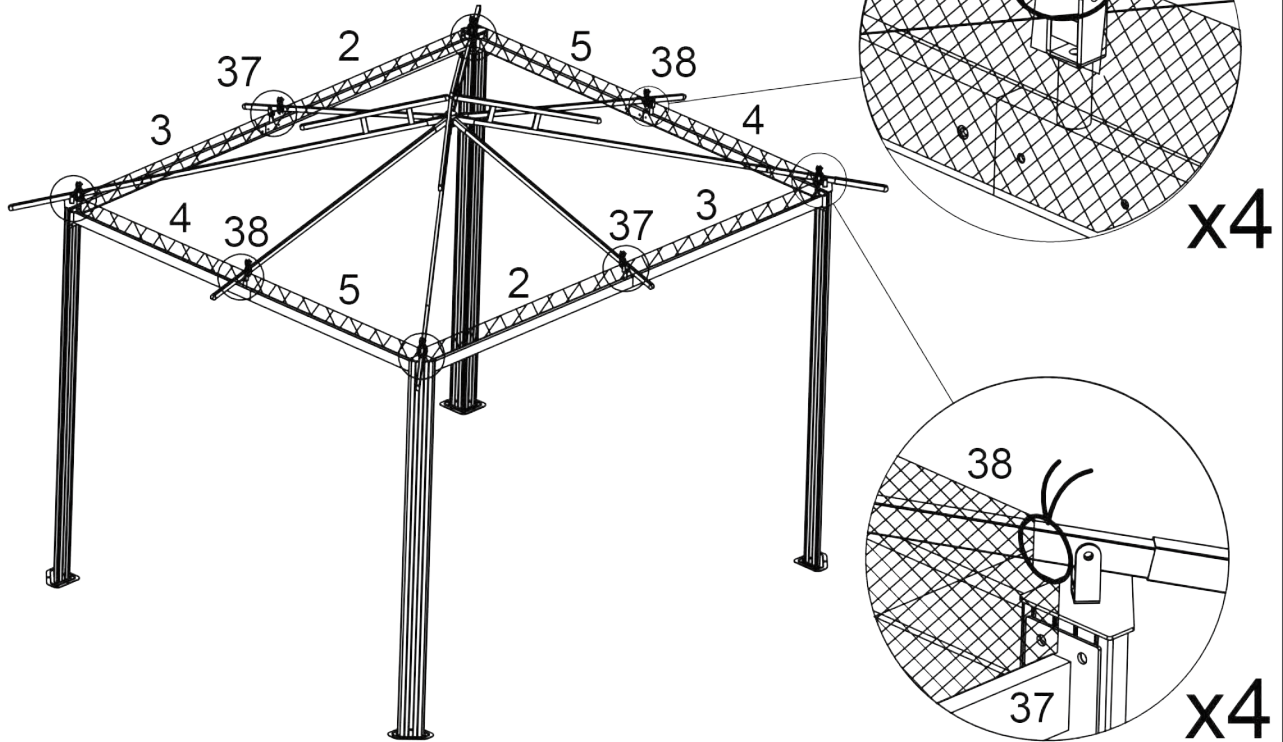

GZS2-1012-CN

Double Curtain Installation Manual For 10'x12' GZ584E

  @paragonoutdoorcompany

Paragon Group USA

Customer Service: (877) 782 4482 Email: cs-outdoors@paragongroupusa.com

NO.	DRAWING	QTY	NO.	DRAWING	QTY
31	 1544 mm	2	37		2
32	 1443 mm	2	38		2
33	 1293 mm	2	39		1
34	 1194 mm	2	40	 M4x15 mm	28 +3
35		4	41		88 +8
36		4			

2

Place Side netting facing inside the roof profiles and fix by stripes as shown.

37		1	38		1
----	---	---	----	---	---

3

Insert Plastic hooks into Curtain rails.

31		2	34		2
32		2	40		28
33		2	41		88

Attach Curtain rails by Self-tapping screws and align the top edge of Roof profile as shown.