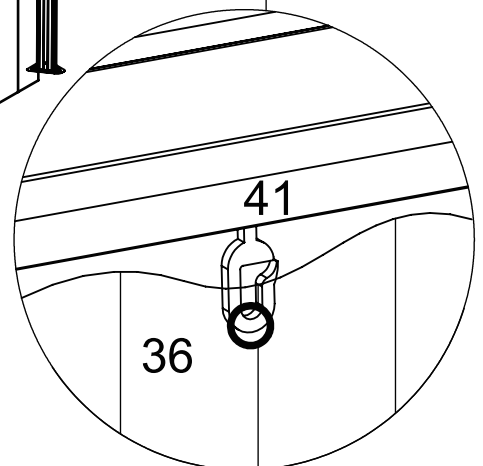

2

Place Side netting facing inside the roof profiles and fix by stripes as shown.

37		2	38		2
----	--	---	----	---	---

3

Insert Plastic hooks into Curtain rails.

31		2	33		2	41		96
31A		2	34		2	40		28
32		2					M4x15 mm	

Attach Curtain rails by Self-tapping screws and align the top edge of Roof profile as shown.

4

Hang Netting and Private curtains on the hooks.

35  1

5

Fix Private Curtains on the Posts by velcro stripes.

36  4