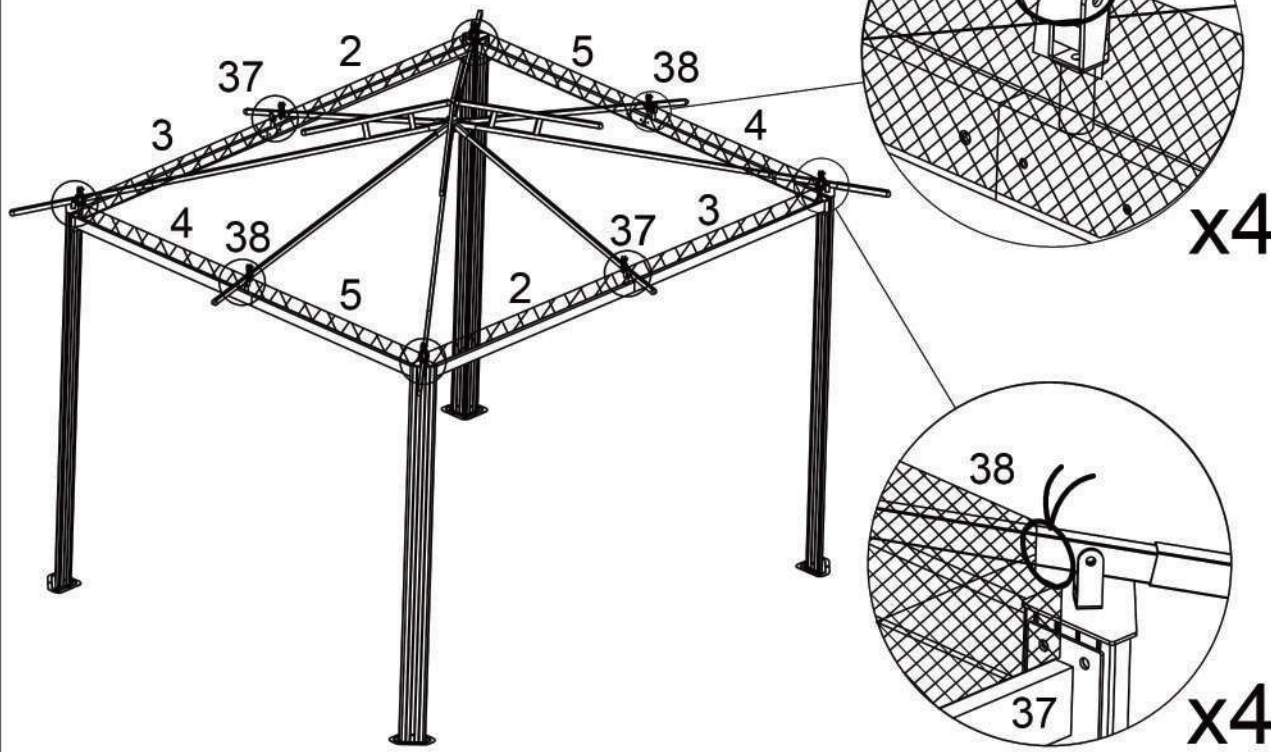

GZS4-1114-CN

Netting and Curtain Installation Manual For 11'x14'x GZ584

  @paragonoutdoorcompany

Paragon Group USA

Customer Service: (877) 782 4482 Email: cs-outdoors@paragongroupusa.com

NO.	DRAWING	QTY	NO.	DRAWING	QTY
31	 1943 mm	2	37		2
32	 1793 mm	2	38		2
33	 1443 mm	2	39		1
34	 1293 mm	2	40	 M4x15 mm	28 +3
35		4	41		96 +9
36		4			

2

Place Side netting facing inside the roof profiles and fix by stripes as shown.

37		2	38		2
----	--	---	----	---	---

3

Insert Plastic hooks into Curtain rails.

31		2	33		2	41		96
31A		2	34		2	40		28
32		2					M4x15 mm	

Attach Curtain rails by Self-tapping screws and align the top edge of Roof profile as shown.

4

Hang Netting and Private curtains on the hooks.

35  1

5

Fix Private Curtains on the Posts by velcro stripes.

36  4