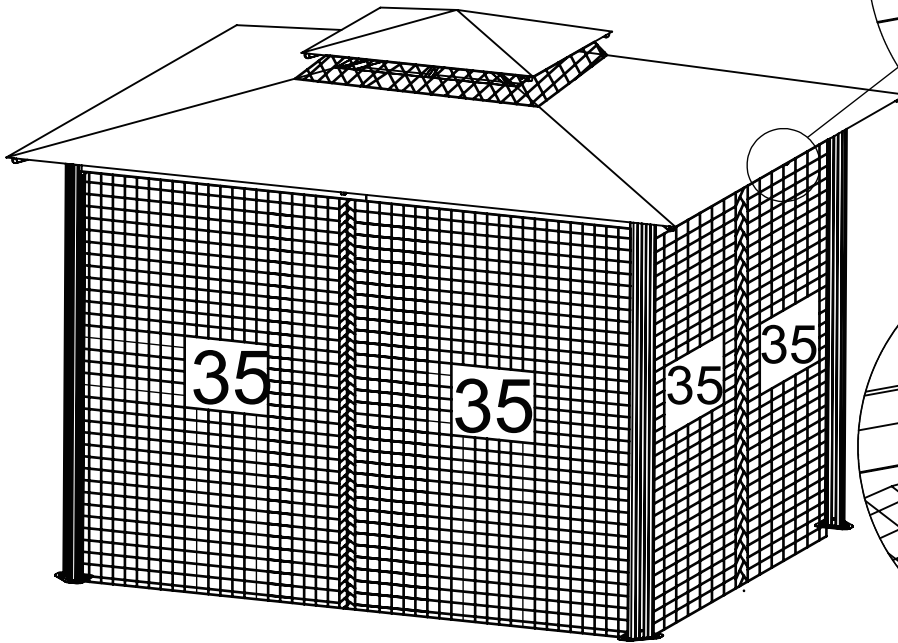

2

Place Side netting facing inside the roof profiles and fix by stripes as shown.

37		2	38		2
----	--	---	----	---	---

3

Insert Plastic hooks into Curtain rails.

31		2	33		2	41		96
31A		2	34		2	40		28
32		2					M4x15 mm	

Attach Curtain rails by Self-tapping screws and align the top edge of Roof profile as shown.

4

Hang Netting and Private curtains on the hooks.

35  1

5

Fix Private Curtains on the Posts by velcro stripes.

36  4