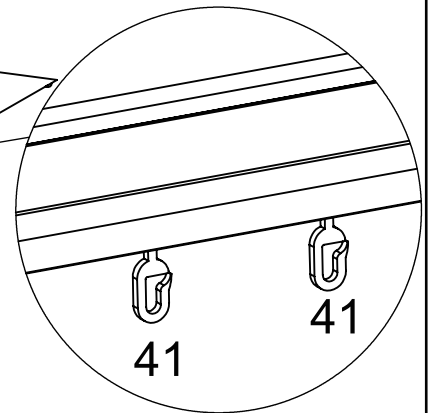

2

Place Side netting facing inside the roof profiles and fix by stripes as shown.

37		2	38		2
----	--	---	----	---	---

3

Insert Plastic hooks into Curtain rails.

31		2	33		2	41		96
31A		2	34		2	40		28
32		2					M4x15 mm	

Attach Curtain rails by Self-tapping screws and align the top edge of Roof profile as shown.

4

Hang Netting and Private curtains on the hooks.

35  1

5

Fix Private Curtains on the Posts by velcro stripes.

36  4