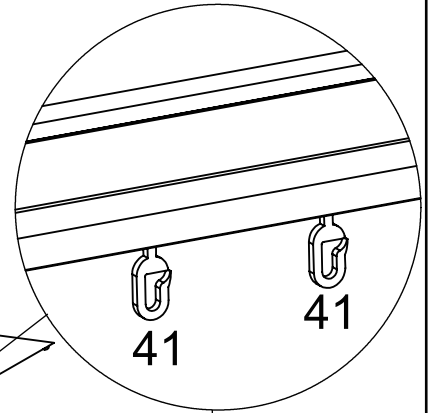

2

Place Side netting facing inside the roof profiles and fix by stripes as shown.

37		2	38		2
----	--	---	----	---	---

3

Insert Plastic hooks into Curtain rails.

31		2	33		2	41		96
31A		2	34		2	40		28
32		2					M4x15 mm	

Attach Curtain rails by Self-tapping screws and align the top edge of Roof profile as shown.

4

Hang Netting and Private curtains on the hooks.

35  1

5

Fix Private Curtains on the Posts by velcro stripes.

36  4