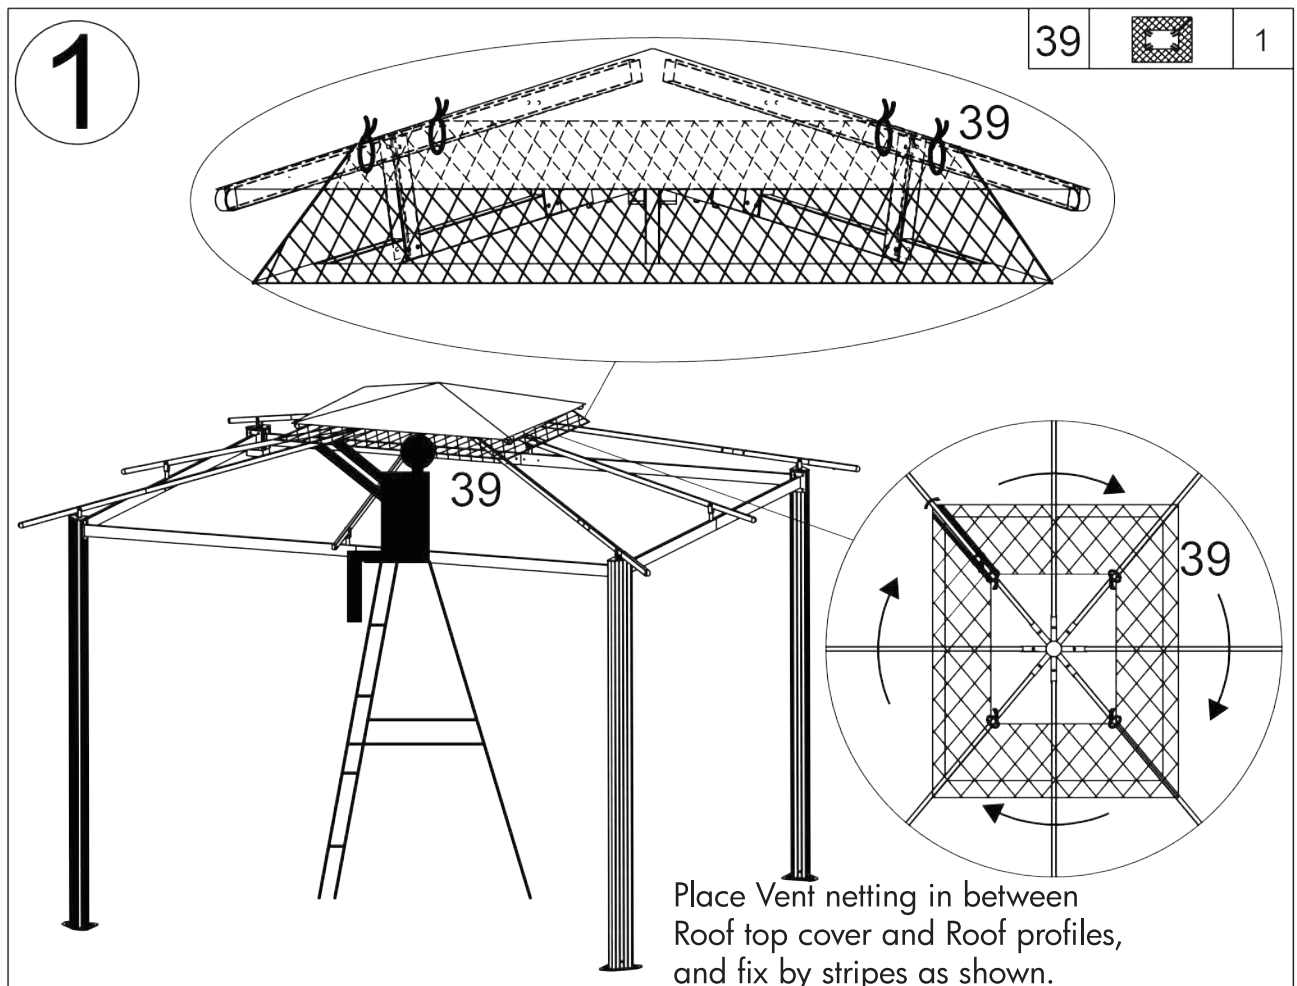

GZS4-1114-CN

Netting and Curtain Installation Manual For 11'x14'x GZ584

  @paragonoutdoorcompany

Paragon Group USA

Customer Service: (877) 782 4482 Email: cs-outdoors@paragongroupusa.com

NO.	DRAWING	QTY	NO.	DRAWING	QTY
31	 1943 mm	2	37		2
32	 1793 mm	2	38		2
33	 1443 mm	2	39		1
34	 1293 mm	2	40	 M4x15 mm	28 +3
35		4	41		96 +9
36		4			

2

Place Side netting facing inside the roof profiles and fix by stripes as shown.

37		2	38		2
----	--	---	----	---	---

3

Insert Plastic hooks into Curtain rails.

31		2	33		2	41		96
31A		2	34		2	40		28
32		2					M4x15 mm	

Attach Curtain rails by Self-tapping screws and align the top edge of Roof profile as shown.

4

Hang Netting and Private curtains on the hooks.

35  1

5

Fix Private Curtains on the Posts by velcro stripes.

36  4