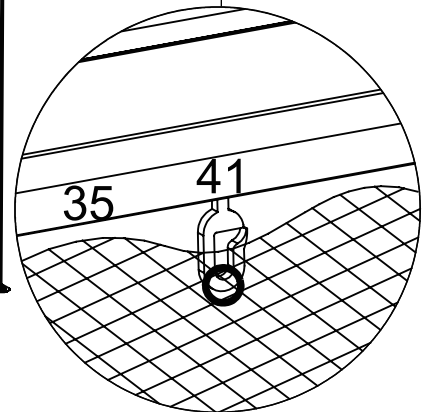

4

Hang Netting and Private curtains on the hooks.

35 1