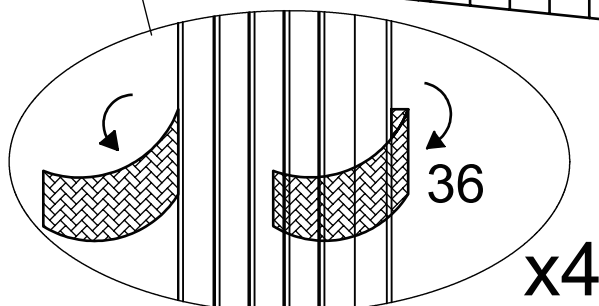

2

Place Side netting facing inside the roof profiles and fix by stripes as shown.

37		2	38		2
----	--	---	----	---	---

3

Insert Plastic hooks into Curtain rails.

31		2	33		2	41		96
31A		2	34		2	40		28
32		2					M4x15 mm	

Attach Curtain rails by Self-tapping screws and align the top edge of Roof profile as shown.

4

Hang Netting and Private curtains on the hooks.

35  1

5

Fix Private Curtains on the Posts by velcro stripes.

36  4

GZS4-1114-CN

Netting and Curtain Installation Manual For 11'x14'x GZ584

WARRANTY:

Warranty covers damage due to manufacturing defects only for a period of 1 year on the netting and curtain. Warranty does not cover weather inflicted damage and/or damages caused by not following assembly instructions and adhering to warnings in manual.