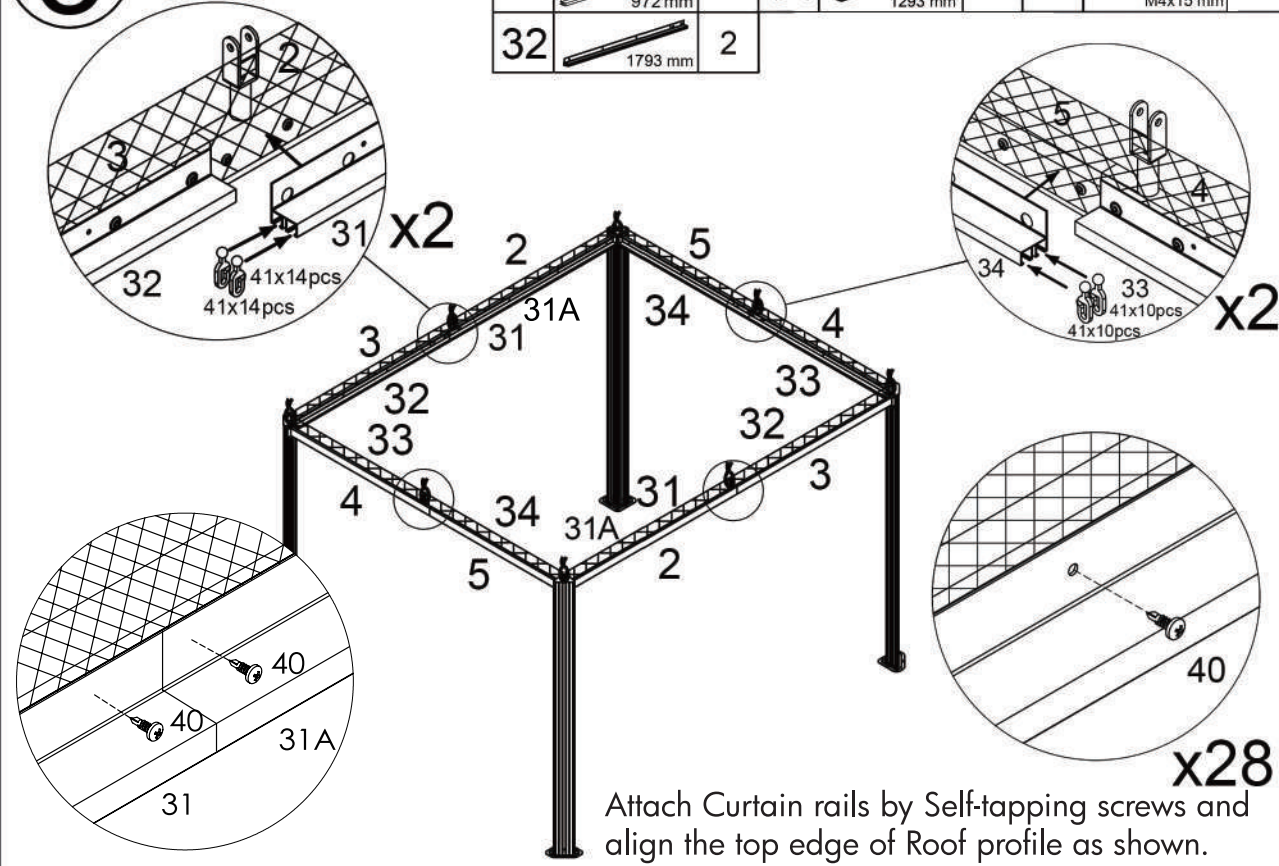

2

Place Side netting facing inside the roof profiles and fix by stripes as shown.

37		2	38		2
----	--	---	----	---	---

3

Insert Plastic hooks into Curtain rails.

31		2	33		2	41		96
31A		2	34		2	40		28
32		2					M4x15 mm	

Attach Curtain rails by Self-tapping screws and align the top edge of Roof profile as shown.

4

Hang Netting and Private curtains on the hooks.

35  1

5

Fix Private Curtains on the Posts by velcro stripes.

36  4