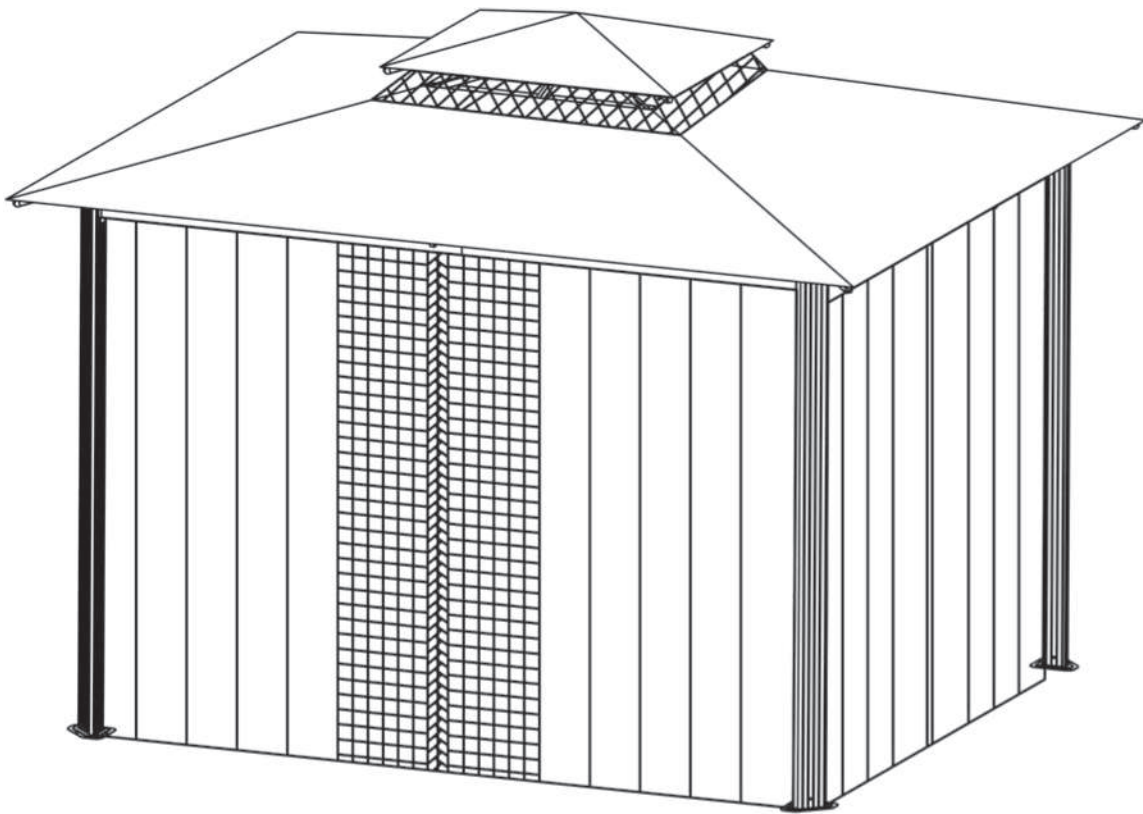

GZS4-1114-CN

Netting and Curtain Installation Manual For 11'x14'x GZ584

  @paragonoutdoorcompany

Paragon Group USA

Customer Service: (877) 782 4482 Email: cs-outdoors@paragongroupusa.com

NO.	DRAWING	QTY	NO.	DRAWING	QTY
31	 1943 mm	2	37		2
32	 1793 mm	2	38		2
33	 1443 mm	2	39		1
34	 1293 mm	2	40	 M4x15 mm	28 +3
35		4	41		96 +9
36		4			

2

Place Side netting facing inside the roof profiles and fix by stripes as shown.

37		2	38		2
----	--	---	----	---	---

3

Insert Plastic hooks into Curtain rails.

31		2	33		2	41		96
31A		2	34		2	40		28
32		2					M4x15 mm	

Attach Curtain rails by Self-tapping screws and align the top edge of Roof profile as shown.

4

Hang Netting and Private curtains on the hooks.

35  1

5

Fix Private Curtains on the Posts by velcro stripes.

36  4