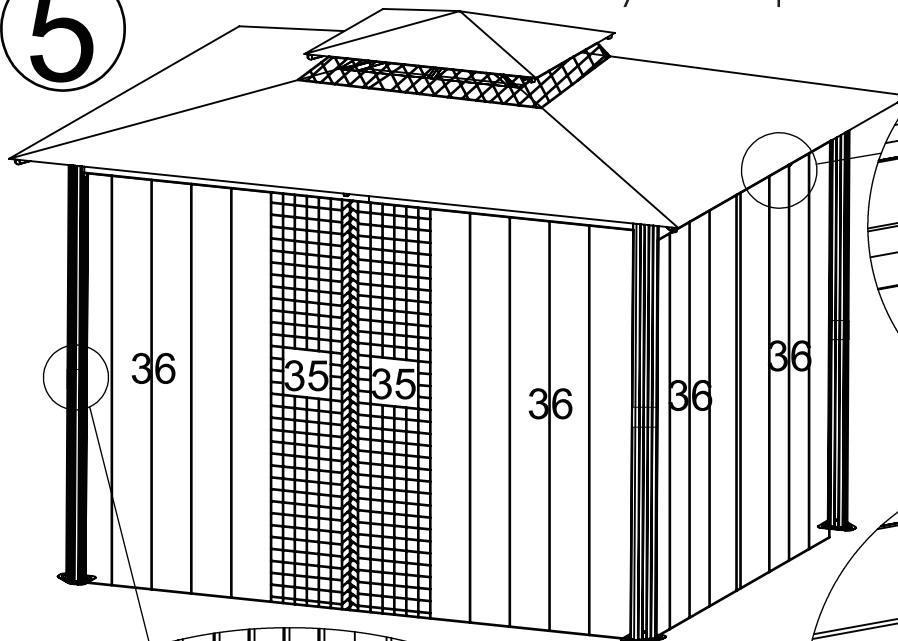

2

Place Side netting facing inside the roof profiles and fix by stripes as shown.

37		2	38		2
----	--	---	----	---	---

3

Insert Plastic hooks into Curtain rails.

31		2	33		2	41		96
31A		2	34		2	40		28
32		2					M4x15 mm	

Attach Curtain rails by Self-tapping screws and align the top edge of Roof profile as shown.

4

Hang Netting and Private curtains on the hooks.

35  1

5

Fix Private Curtains on the Posts by velcro stripes.

36  4